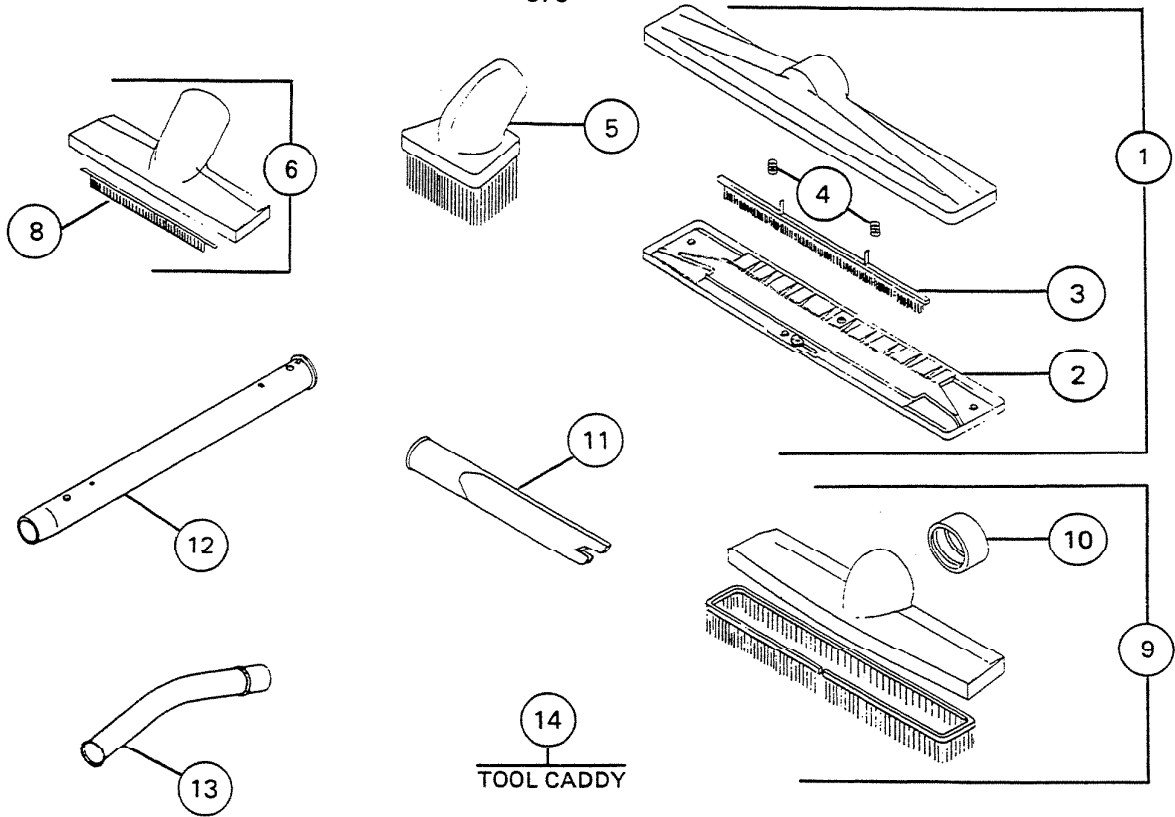

# PARTS LIST

EFFECTIVE DATE	MODEL	PRODUCT GROUP
SEPT. 1989	373 373N REVISED	CENTRAL CLEANING SYSTEM

373

373N

NuTone

REF.	ORIGINAL PART NO.	* PART DESCRIPTION	MODEL USED ON	CURRENT REPLACEMENT PART NO.
1	63146	CARPET BRUSH	373	63146-000
	9012A		Combination Floor & Rug 373N	9012A-000
2	69233	BOTTOM PLATE	373	69233-000
3	63318	BRISTLE STRIP		63318-000
4	69231	SPRING SET		1622A-000
5	63148	DUSTING BRUSH		373
	9011A		373N	9011A-000
6	63147	UPHOLSTERY TOOL W/BRUSH	373	63147-000
	1860A		373N	1860A-000
7	9009A	UPHOLSTERY TOOL WO/BRUSH	373N	9009A-000
8	64718	BRISTLE STRIP/BRUSH	373	64718-000
	9010A		373N	9010A-000
9	63145	FLOOR BRUSH TOOL	373	63145-000
10	69230	RETAINING RING		69230-000
11	63149	CREVICE TOOL	373	63149-000
	9008A		373N	9008A-000
12	63392	STRAIGHT WAND	All Models	63392-000
13	63393	CURVED WAND	373	66857-000
14	67509	TOOL CADDY	373	67509-000
	35976		373N	35976-000
*	9549A	BRISTLE & PLATE ASSY - Not Shown - For Combination Tool	373N	9549A-000
*	1859A	LINT STRIP SET (2) - Not Shown - For Combination Tool		1859A-000

↑  
NOTE: Always order by current part number.

**NuTone**