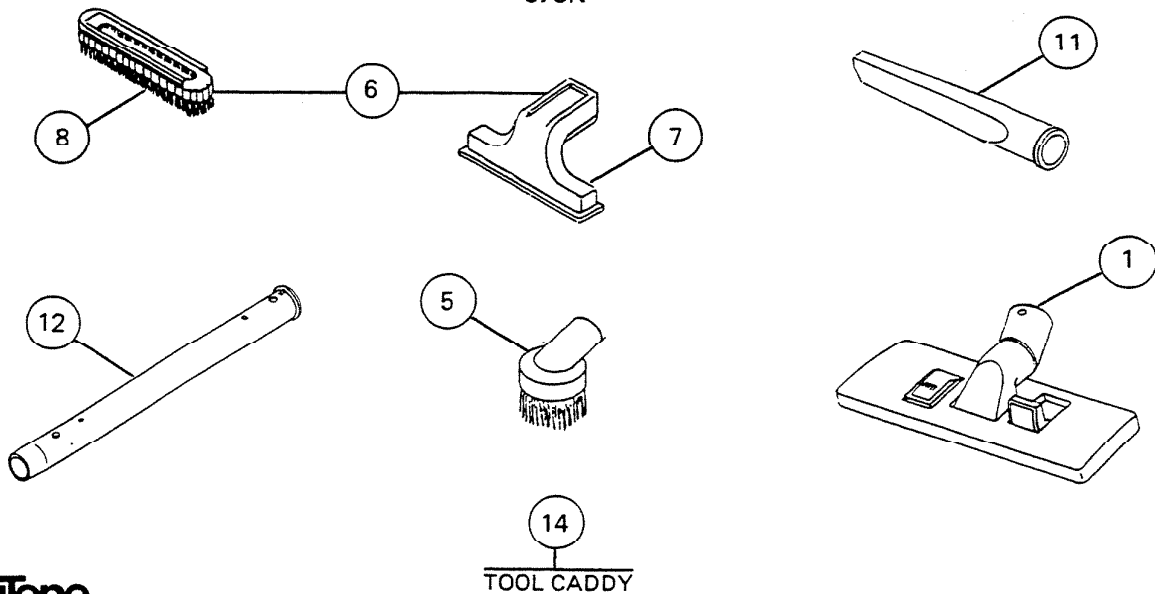

# PARTS LIST

EFFECTIVE DATE	MODEL	PRODUCT GROUP
SEPT. 1989	373 373N REVISED	CENTRAL CLEANING SYSTEM

373

373N

NuTone

REF.	ORIGINAL PART NO.	* PART DESCRIPTION	MODEL USED ON	CURRENT REPLACEMENT PART NO.
1	63146	CARPET BRUSH	373	63146-000
	9012A		Combination Floor & Rug 373N	9012A-000
2	69233	BOTTOM PLATE	373	69233-000
3	63318	BRISTLE STRIP		63318-000
4	69231	SPRING SET		1622A-000
5	63148	DUSTING BRUSH		373
	9011A		373N	9011A-000
6	63147	UPHOLSTERY TOOL W/BRUSH	373	63147-000
	1860A		373N	1860A-000
7	9009A	UPHOLSTERY TOOL WO/BRUSH	373N	9009A-000
8	64718	BRISTLE STRIP/BRUSH	373	64718-000
	9010A		373N	9010A-000
9	63145	FLOOR BRUSH TOOL	373	63145-000
10	69230	RETAINING RING		69230-000
11	63149	CREVICE TOOL	373	63149-000
	9008A		373N	9008A-000
12	63392	STRAIGHT WAND	All Models	63392-000
13	63393	CURVED WAND	373	66857-000
14	67509	TOOL CADDY	373	67509-000
	35976		373N	35976-000
*	9549A	BRISTLE & PLATE ASSY - Not Shown - For Combination Tool	373N	9549A-000
*	1859A	LINT STRIP SET (2) - Not Shown - For Combination Tool		1859A-000

↑  
NOTE: Always order by current part number.

**NuTone**