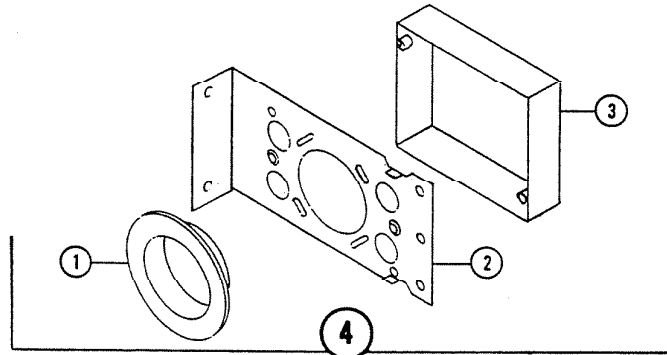

PARTS LIST

MODEL	361
-------	-----

REF. NO.	ORIGINAL PART NO.	DESCRIPTION	CURRENT REPL'MT. PART NO.
1	63317-000	INLET SEAL	63317-000
2	63183-000	WALL PLATE MTG. BRACKET	63183-005
3	63181-000	OUTLET BOX FRAME ASSEMBLY	63181-005
4	77165-900	MOUNTING BRACKET	77165-900
-	63021-000	ENVELOPE ASSEMBLY (NOT SHOWN)	63021-000