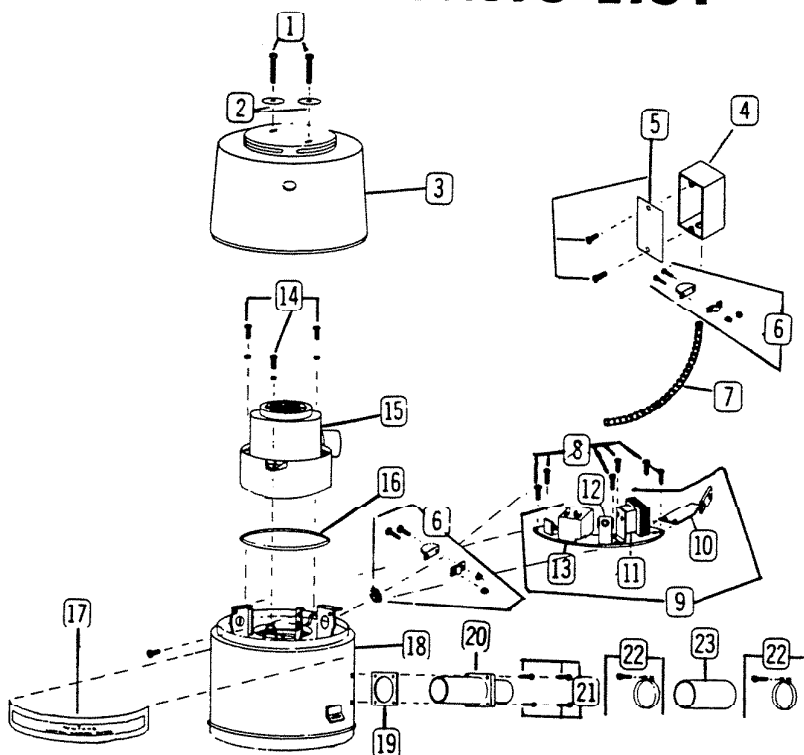

MODEL 350 POWER UNIT PARTS LIST

Ref. No.	Part No.	Description
1	20448	Screw 8-32 x 1-3/8
2	63211	Washer Flat
3	63129	Cover Assembly
4	63208	Utility Box
5	63209	Utility Box Cover
6	12995	Box Connector
7	26690	Flexible Conduit
8	8051	Screw
9	69506	Mounting Plate Assembly Complete
10	63084	Terminal Board Assembly
11	63126	Transformer
12	63099	Circuit Breaker
13	63100	Relay
14	63192	Screw (3 required)
15	63127	Motor Assembly
16	63081	"O" Ring
17	63097	Name Plate
18	63118	Motor Housing Assembly
19	63089	Gasket
20	63124	Molded Flange & Tube Assembly
21	10463	Screw (4 required)
22	63096	Clamp (4 required)
23	63095	Connector (2 required)
24	63086	Pail Gasket
25	63121	Secondary Filter Assembly
26	63102	Wing Nut
27	63058	90° Sweep Elbow
28	63166	Filter Bag Assembly - Model 391
29	63130	Lower Pail Assembly
30	63136	Envelope Assembly (Mounting Bolts)
31	63187	Wall Adaptor Plate
--	63177	Cement (Not Shown)

Order Parts From: PARTS DEPT. C/O

NuTone

DIVISION
Madison and Red Bank Rds., Cincinnati, O. 45227

5/69 Part No. FE-400
Printed in U.S.A.

*Part used on other model/s