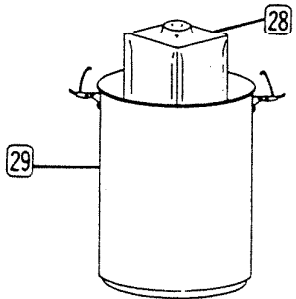

MODEL 350 POWER UNIT PARTS LIST

Ref. No.	Part No.	Description
1	20448	Screw 8-32 x 1-3/8
2	63211	Washer Flat
3	63129	Cover Assembly
4	63208	Utility Box
5	63209	Utility Box Cover
6	12995	Box Connector
7	26690	Flexible Conduit
8	8051	Screw
9	69506	Mounting Plate Assembly Complete
10	63084	Terminal Board Assembly
11	63126	Transformer
12	63099	Circuit Breaker
13	63100	Relay
14	63192	Screw (3 required)
15	63127	Motor Assembly
16	63081	"O" Ring
17	63097	Name Plate
18	63118	Motor Housing Assembly
19	63089	Gasket
20	63124	Molded Flange & Tube Assembly
21	10463	Screw (4 required)
22	63096	Clamp (4 required)
23	63095	Connector (2 required)
24	63086	Pail Gasket
25	63121	Secondary Filter Assembly
26	63102	Wing Nut
27	63058	90° Sweep Elbow
28	63166	Filter Bag Assembly - Model 391
29	63130	Lower Pail Assembly
30	63136	Envelope Assembly (Mounting Bolts)
31	63187	Wall Adaptor Plate
--	63177	Cement (Not Shown)

Order Parts From: PARTS DEPT. C/O

NuTone

DIVISION
Madison and Red Bank Rds., Cincinnati, O. 45227

5/69 Part No. FE-400
Printed in U.S.A.

*Part used on other model/s