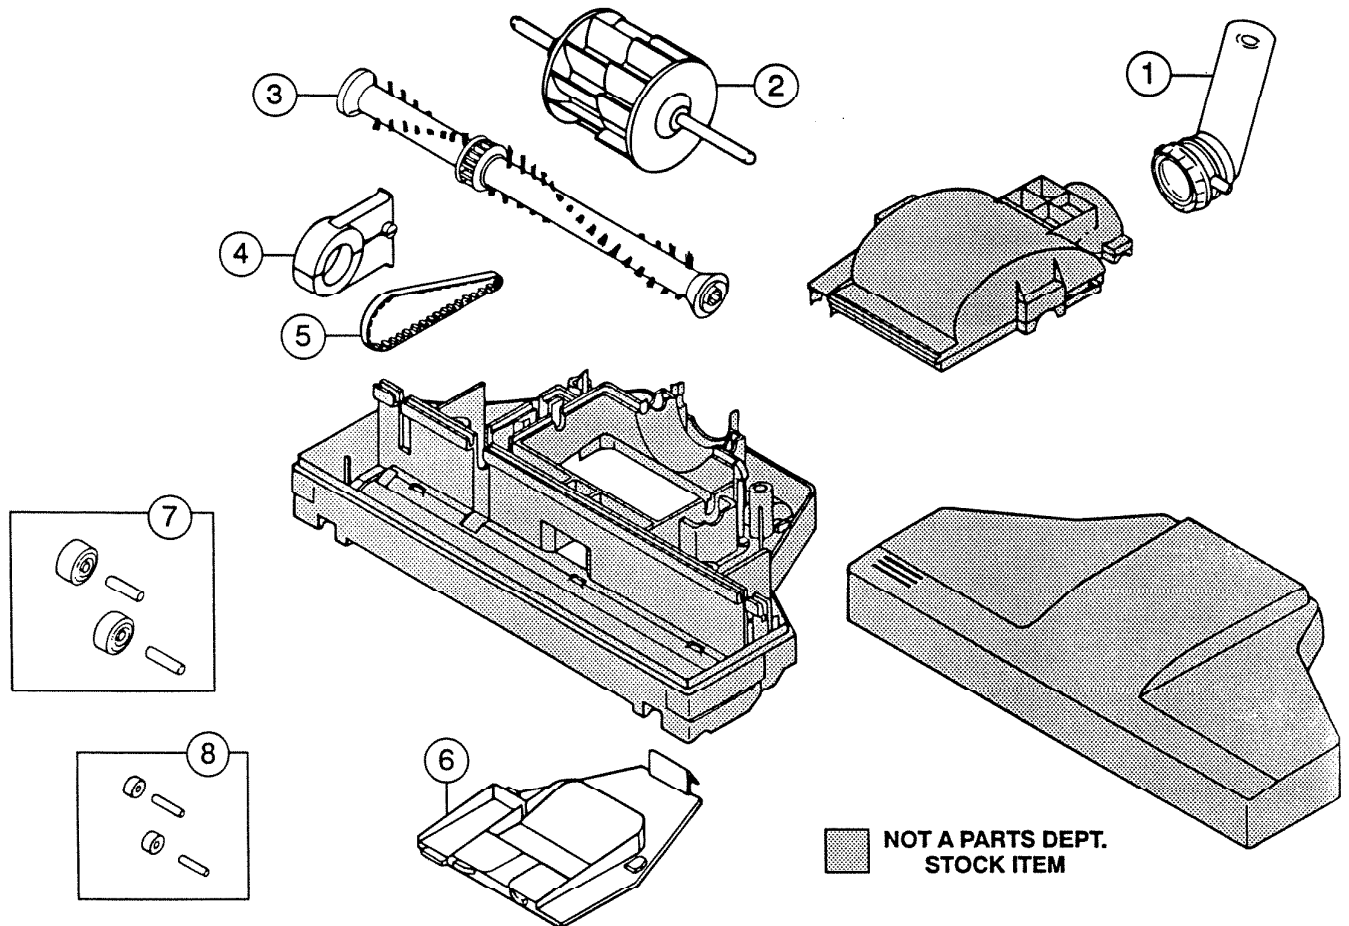

NuTone PARTS LIST

EFFECTIVE DATE	MODEL NUMBER	PRODUCT GROUP
JUNE 1993	343 NEW	CENTRAL CLEANING SYSTEM

REF.	ORIGINAL PART NO.	*PART DESCRIPTION	CURRENT REPLACEMENT PART NO.
1	9883A	SWIVEL-ELBOW COMPLETE	9883A-000
2	9885A	TURBINE COMPLETE	9885A-000
3	9890A	ROLLER BRUSH COMPLETE	9890A-000
4	9992A	BELT GUARD	9992A-000
5	9891A	DRIVE BELT	9891A-000
6	9884A	CLEANING FLAP	9884A-000
7	1814A	WHEEL/AXLE KIT (Rear)	1814A-000
8	1813A	WHEEL/AXLE KIT (Front)	1813A-000

NOTE: Always order by current part number