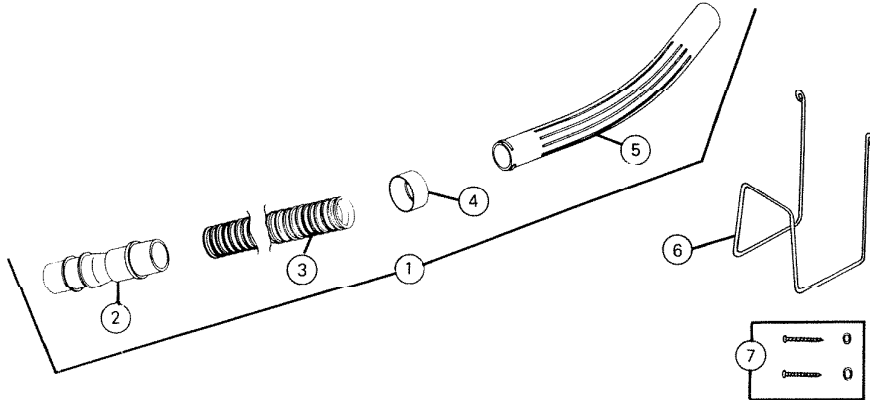

PARTS LIST

EFFECTIVE DATE	MODEL	PRODUCT GROUP
MARCH 1984	332 NEW	CENTRAL CLEANING

REF.	ORIGINAL PART NO.	* PART DESCRIPTION	MODEL USED ON	CURRENT REPLACEMENT PART NO.	
	56924 56925	HOSE COMPLETE	23' 32'	331 332	56924-000 56925-000
2	56880	HOSE END - SHORT		331/332	56880-000
3	56877 56878	HOSE ONLY	23' 32'	331 332	56877-000 56878-000
4	56982	HOSE GROMMET		331/332	56982-000
5	56879	HOSE END - LONG		331/332	56879-000
6	63238	HOSE RACK		331/332	63238-015
7	52732	HARDWARE PACK		331/332	52732-000

NuTone

PRINTED IN U.S.A.

↑
NOTE Always order by current part number.