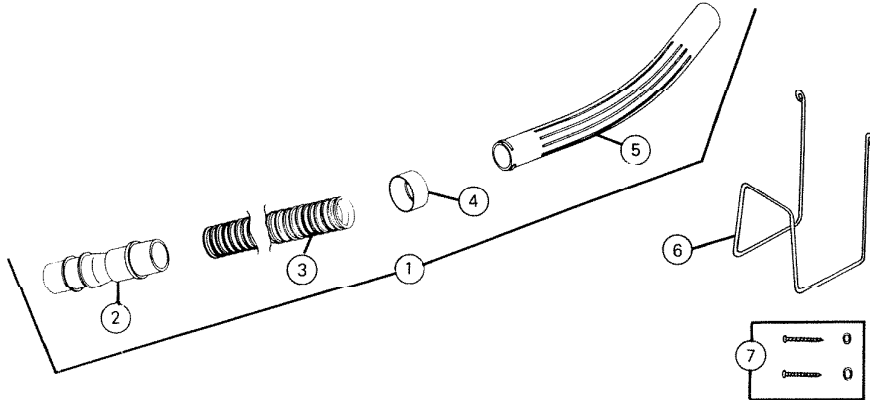

PARTS LIST

EFFECTIVE DATE	MODEL	PRODUCT GROUP
MARCH 1984	331 NEW	CENTRAL CLEANING

REF.	ORIGINAL PART NO.	* PART DESCRIPTION	MODEL USED ON	CURRENT REPLACEMENT PART NO.	
	56924 56925	HOSE COMPLETE	23' 32'	331 332	56924-000 56925-000
2	56880	HOSE END - SHORT		331/332	56880-000
3	56877 56878	HOSE ONLY	23' 32'	331 332	56877-000 56878-000
4	56982	HOSE GROMMET		331/332	56982-000
5	56879	HOSE END - LONG		331/332	56879-000
6	63238	HOSE RACK		331/332	63238-015
7	52732	HARDWARE PACK		331/332	52732-000

NuTone

PRINTED IN U.S.A.

NOTE: Always order by current part number.