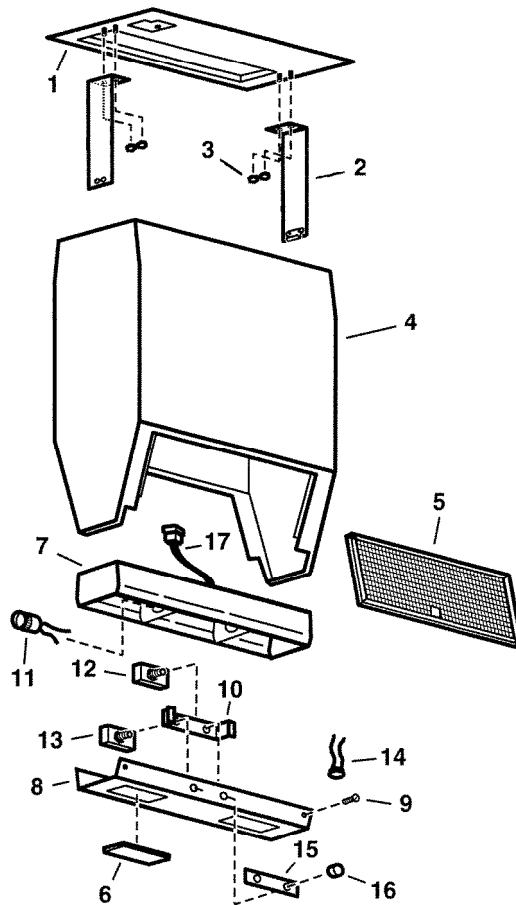

SERVICE PARTS

MODEL 329H CONTROL PACK

KEY NO.	PART NO.	DESCRIPTION
1	97013418	Rough-in Plate
2	97002303	Hanger Strap (2 Req.)
3	99260491	Nut, Hanger Strap (4 Req.)
4	97002309	Housing Assembly
5	99010103	Aluminum Filter (2 Req.)
6	99050014	Light Lens (2 Req.)
7	-----	Tray Assembly, Top
8	-----	Tray Assembly, Bottom
9	-----	Screw, #8 x 1/4 Hex Hd. SMS*
10	98003355	Switch Bracket
11	99270423	Light Socket (2 Req.)
12	99030296	Light Switch
13	97013416	Fan Switch
14	97005816	Heat Sentry Thermostat
15	99090632	Nameplate
16	99360119	Knob (2 Req.)
17	99770015	Cord
--	97005283	Tray Assembly, Complete (includes Key Nos. 7 thru 17)

* Standard hardware - may be purchased locally.
Order replacement parts by "PART NO." - not by "KEY NO."

99043019A