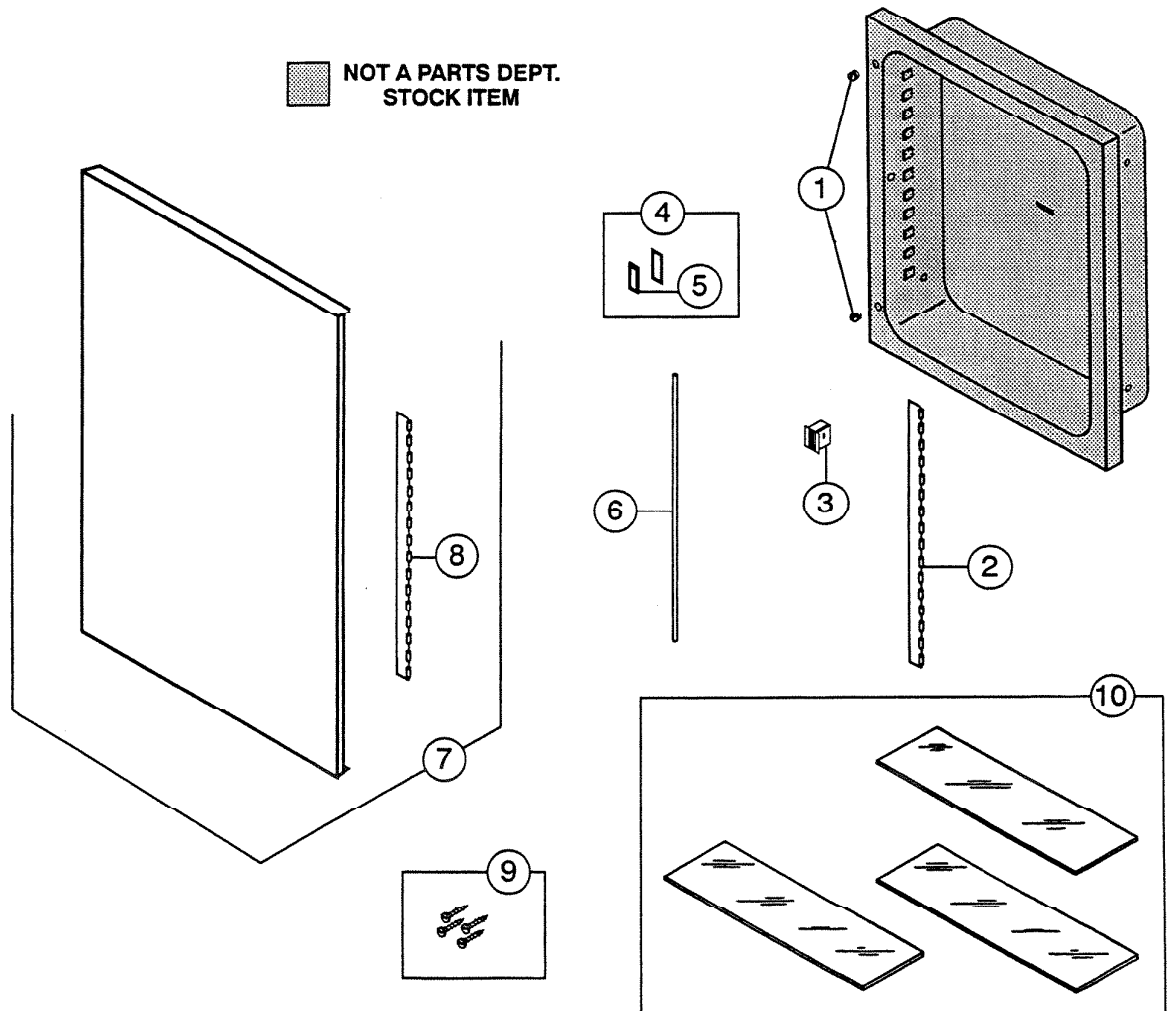

# NuTone PARTS LIST

EFFECTIVE DATE	MODEL NUMBER	PRODUCT GROUP
JULY 1993	28H NEW	BATH CABINET

 NOT A PARTS DEPT.  
STOCK ITEM

REF.	ORIGINAL PART NO.	*PART DESCRIPTION	CURRENT REPLACEMENT PART NO.
1	90069	BUMPER SET	2093A-000
2	93930	HINGE LEAF	93930-206
3	99155	MAGNETIC CATCH	0952A-000
4	M2248	STRIKE PLATE ASSEMBLY	M2248-000

**NOTE: Always order by current part number**

REF.	ORIGINAL PART NO.	*PART DESCRIPTION	CURRENT REPLACEMENT PART NO.
5	95953	TAPE – Double Faced	95953-000
6	90075	HINGE PIN	90075-000
7	94781	DOOR ASSEMBLY	94781-000
8	90066	HINGE LEAF	90066-000
9	95921	SCREW PACK (See note)	95921-000
10	97591	SHELF – 3 required	97591-000

**NOTE:** Screw Pack contains:  
(4) Screws #8 x 1¼ PH PAN HD "A"  
BR Zinc Plate

**NOTE:** Always order by  
current part number