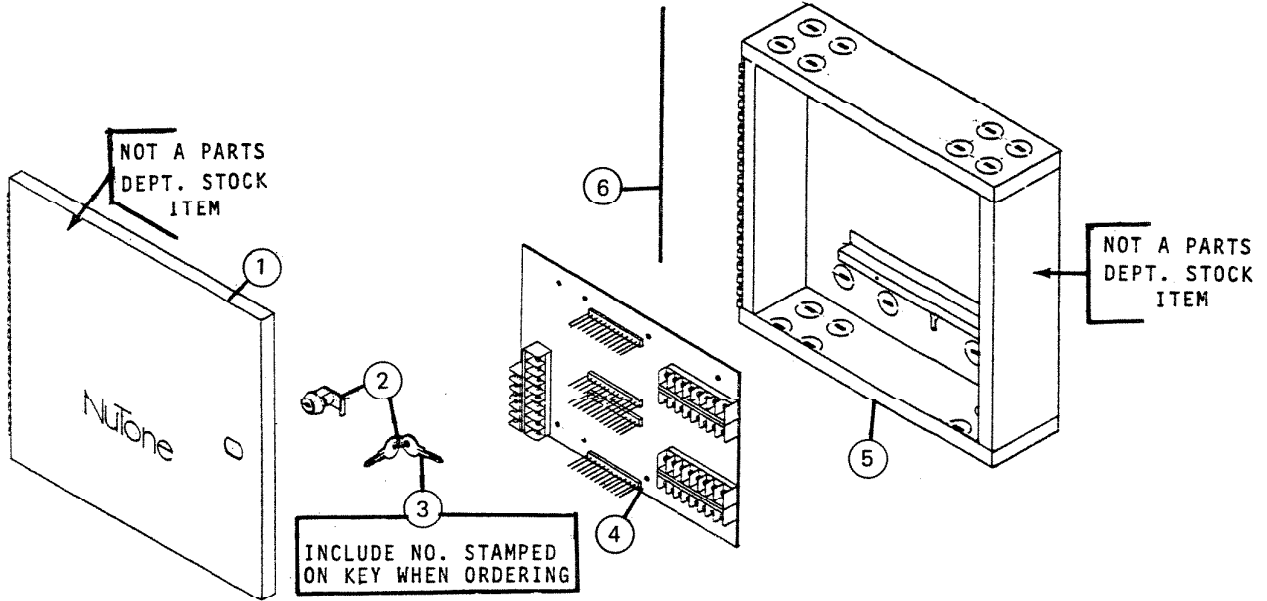

PARTS LIST

EFFECTIVE DATE	MODEL	PRODUCT GROUP
AUGUST 1980	2703 NEW	APARTMNT SECURITY

REF	ORIGINAL PART NO.	* PART DESCRIPTION	MODEL USED ON	CURRENT REPLACEMENT PART NO.
1		NOT A PARTS DEPT. STOCK ITEM		
2	39606	Lock w/key	2703	39606-000
3	69871	Key Only	2703	69871-000
4	42151	P.C. Board Assy.	2703	42151-000
5		NOT A PARTS DEPT. STOCK ITEM		
6	38894	HING PIN	2703	38894-000

NuTone Division

NOTE: Always order by current part number.