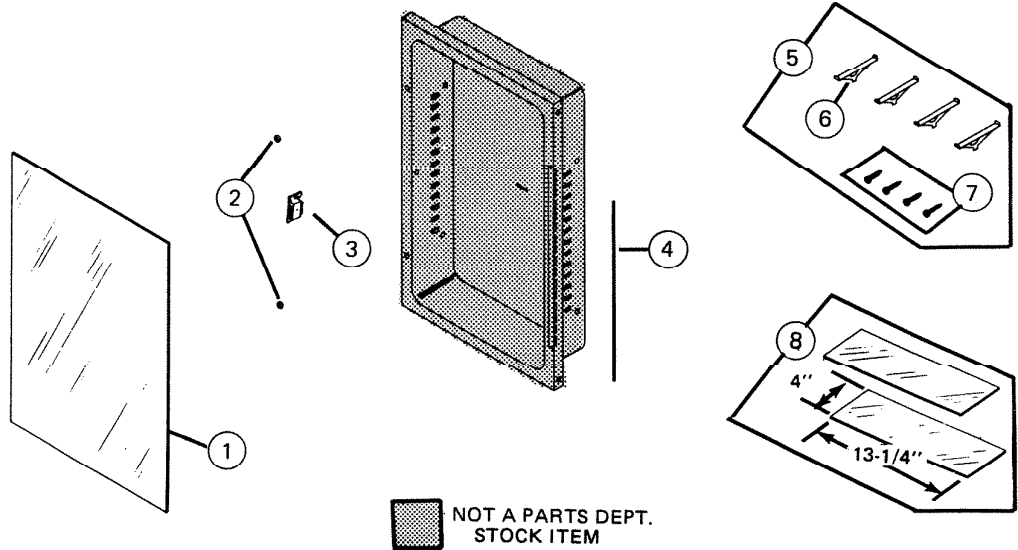

# PARTS LIST

EFFECTIVE DATE	MODEL	PRODUCT GROUP
JULY 1984	26W NEW	BATH CABINET

REF.	ORIGINAL PART NO.	* PART DESCRIPTION	MODEL USED ON	CURRENT REPLACEMENT PART NO.
1	96006	DOOR ASSY COMPLETE	26W	96006-000
2	2093A	BUMPER SET	26W	2093A-000
3	90011	CATCH - MAGNETIC	26W	90011-000
4	90075	HINGE PIN	26W	90075-000
5	90076	HARDWARE SET	26W	90076-000
6	90039	SHELF SUPPORT (1)	26W	90039-000
7	69781	SCREW SET	26W	69781-000
8	90042	SHELF 4" X 13 1/4"	SET OF 2	90042-000
	90743		ONE	26W

NuTone

NOTE Always order by current part number