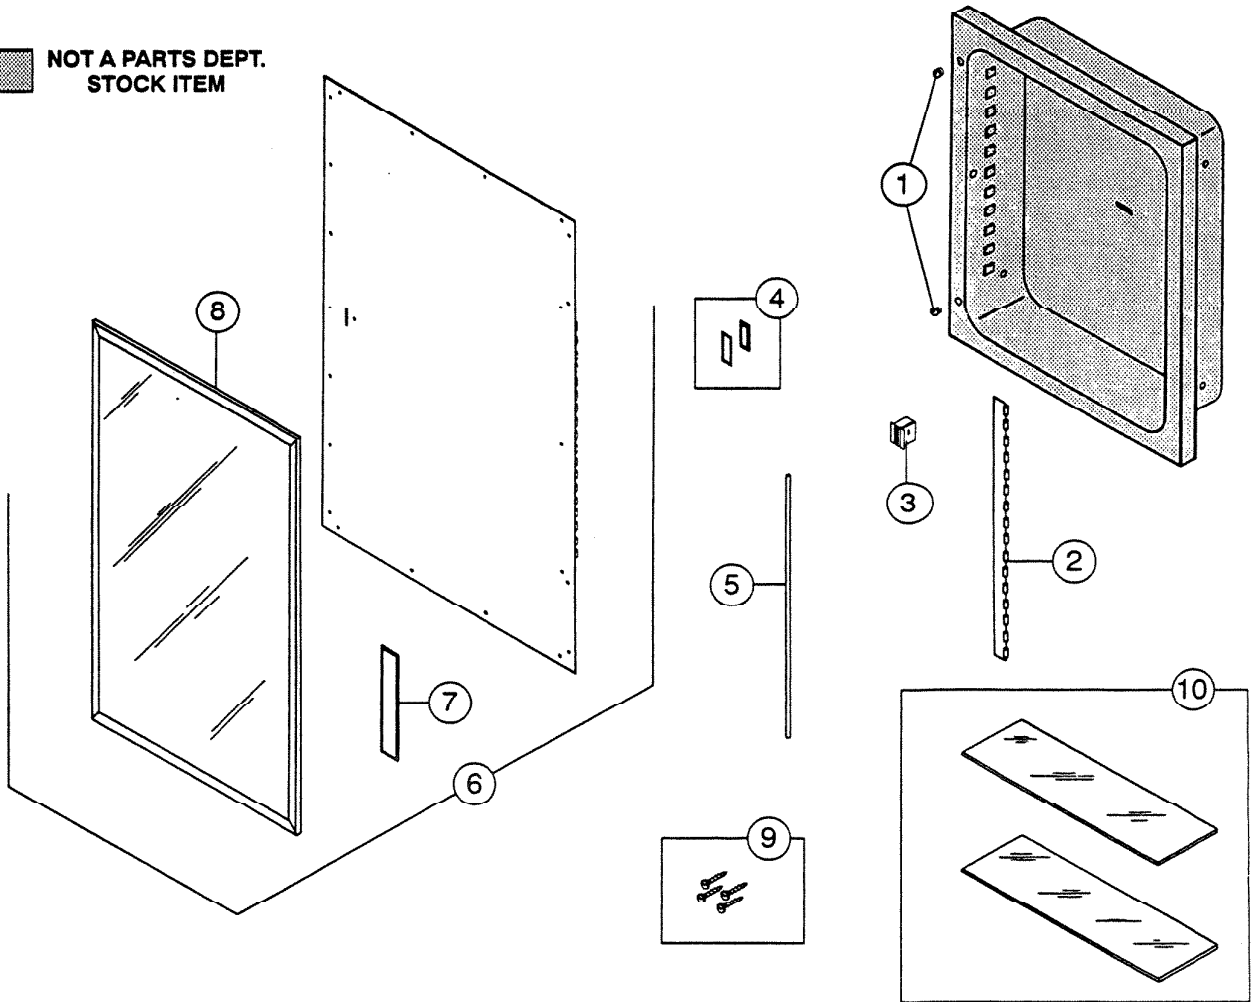

# NuTone PARTS LIST

EFFECTIVE DATE	MODEL NUMBER	PRODUCT GROUP
JUNE 1993	26WB NEW	BATH CABINET

 NOT A PARTS DEPT.  
STOCK ITEM

REF.	ORIGINAL PART NO.	*PART DESCRIPTION	CURRENT REPLACEMENT PART NO.
1	90069	BUMPER SET	2093A-000
2	93930	HINGE LEAF	93930-206
3	99155	MAGNETIC CATCH	0952A-000
4	M2248	STRIKE PLATE ASSEMBLY	M2248-000

 NOTE: Always order by  
current part number

REF.	ORIGINAL PART NO.	*PART DESCRIPTION	CURRENT REPLACEMENT PART NO.
5	90075	HINGE PIN	90075-000
6	97585	DOOR ASSEMBLY	97585-000
7	95953	TAPE – Double Faced	95953-000
8	96383	MIRROR	96383-000
9	95921	SCREW PACK (See note)	95921-000
10	97591	SHELF – 2 required	97591-000

**NOTE:** Screw Pack contains:  
(4) Screws #8 x 1¼ PH PAN HD "A"  
BR Zinc Plated

**NOTE:** Always order by  
current part number