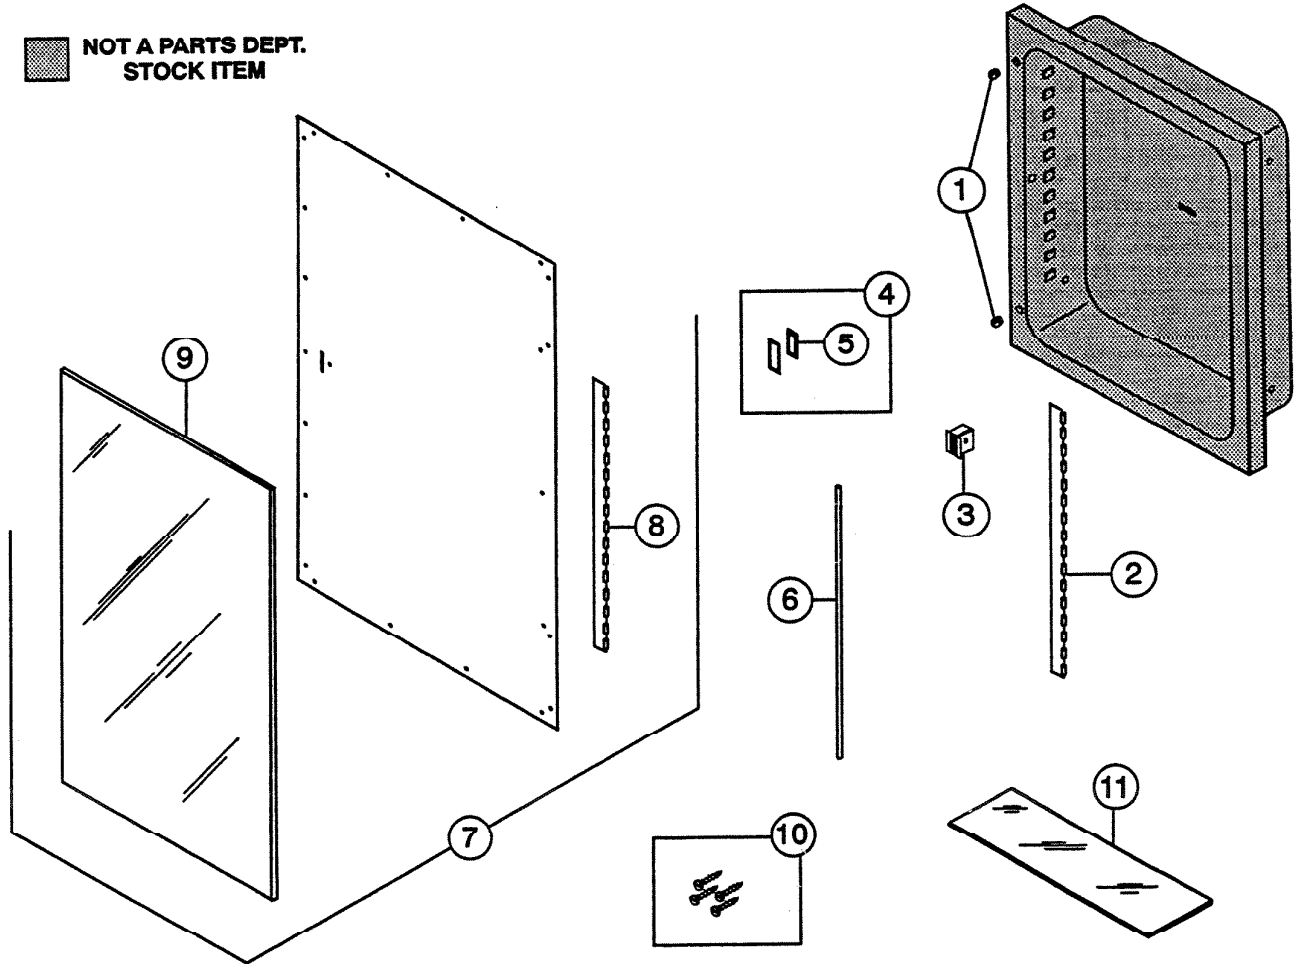

NuTone PARTS LIST

EFFECTIVE DATE	MODEL NUMBER	PRODUCT GROUP
OCTOBER 1993	262RN NEW	BATH CABINET

 NOT A PARTS DEPT. STOCK ITEM

REF.	ORIGINAL PART NO.	*PART DESCRIPTION	CURRENT REPLACEMENT PART NO.
1	90069	BUMPER - set of 2	2093A-000
2	93930	HINGE LEAF	93930-206
3	99155	MAGNETIC CATCH	0952A-000
4	M2248	STRIKE PLATE ASSEMBLY	M2248-000
5	95953	DOUBLE FACED TAPE	95953-000

NOTE: Always order by current part number

REF.	ORIGINAL PART NO.	*PART DESCRIPTION	CURRENT REPLACEMENT PART NO.
6	90075	HINGE PIN	90075-000
7	97008	DOOR AND MIRROR ASSEMBLY	97008-000
8	90066	HINGE LEAF	90066-000
9	97011	MIRROR	97011-000
10	95921	SCREW PACK (see note)	95921-000
11	97591	SHELF – 3 required	97591-000

NOTE: SCREW PACK CONTAINS:
(4) Screws #8 x 11/4 PH PAN HD "A"

**NOTE: Always order by
current part number**