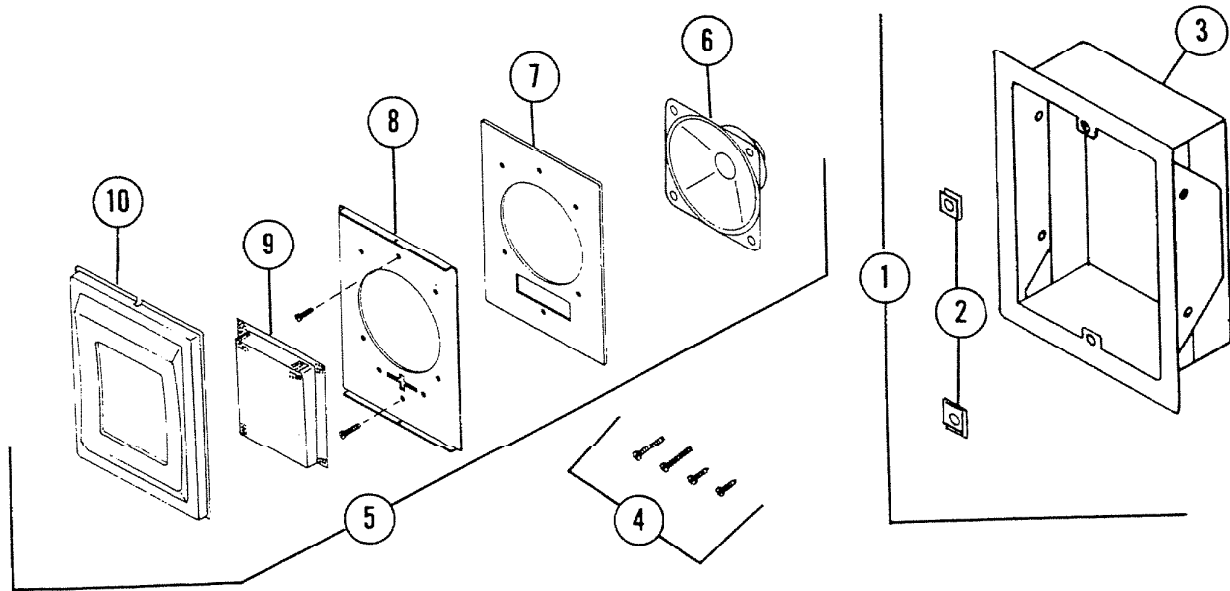

PARTS LIST

MODEL	IS-61 IR-6 2571	ELECTRONICS
EFFECTIVE DATE	REVISED NEW	JAN., 1974

REF.	ORIGINAL PART NO.	* PART DESCRIPTION	MODEL USED ON	CURRENT REPLACEMENT PART NO.
1	13124-900	"A" BOX COMP.	IR-6A	13124-900
	13411-900		2006A	
2	07504	SPEED NUT	IR-6A 2006A	07504-000
3	40078	"A" BOX ONLY	IR-6A 2006A	40078-005
4	41378	ENVELOPE ASSY.	IR-6A 2006A	41378-000
5	13535-900	SPEAKER ASSY.	IS-61B	13747-900
	13747-900		2571B	
6	36076	SPEAKER	IS-61	36076-000
	36548		2571	
7	45142	GASKET	2571	45142-000
8	38391	MOUNTING PANEL	IS-61	38391-000
	32328		2571	32328-005
9	8447	SCREEN	2571	08447-057
10	8454	PANEL	IS-61	08454-019
			2571	

NuTone Division
Scovill

Order Parts From:
Parts Department c/o NuTone
P.O. Box 27 • Cincinnati, Ohio 45227

NOTE: Always order by
current part number