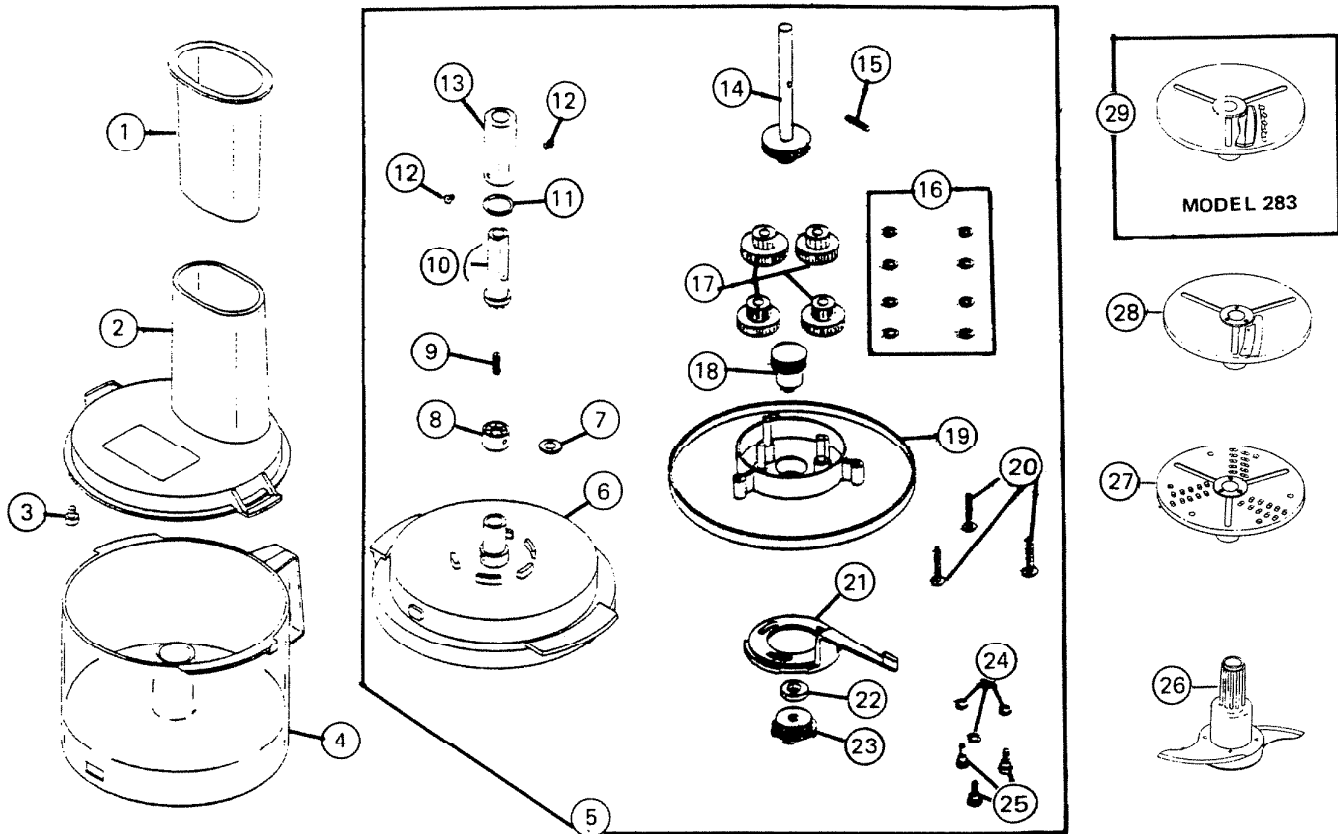

# PARTS LIST

EFFECTIVE DATE	MODEL	PRODUCT GROUP
JUNE 1981	256 & 283 REVISED	FOOD CENTER

REF.	ORIGINAL PART NO.	* PART DESCRIPTION	MODEL USED ON	CURRENT REPLACEMENT PART NO.
1	67690	PUSHER	256	67690-000
2	67670	BOWL COVER ASSY	256	67670-000
3	67689	PLUNGER TIP	256	67689-000
4	67667	BOWL	256	67668-000
5	67641	TOP & BOTTOM HOUSING ASSY	256	67641-000
6	67646	TOP HOUSING ASSY W/BEARING	256	67646-000
7	67660	THRUST WASHER 1" O.D.	256	67660-000
8	67654	DRIVE ADAPTOR	256	1055A-000
9	67655	SPRING	256	67655-000
10	67656	"D" SHAFT	256	1055A-000
11	67692	"O" RING	256	67692-000
12	67693	DRIVE SCREW SET (2)	256	69417-000

**NuTone Division**  
**Scovill**

Printed in U.S.A.

PLEASE SEE OTHER SIDE

NOTE: Always order by current part number.

PL-256 & 283 Rev. 4/81

REF	ORIGINAL PART NO	PART DESCRIPTION	MODEL USED ON	CURRENT REPLACEMENT PART NO
13	67691	BRAKE	256	67691-000
14	67649	SHAFT & GEAR ASSY	256	67649-000
15	67652	SPRING PIN	256	67652-000
16	69418	THRUST WASHER SET - 8	256	69418-000
17	67662	NYLON CLUSTER GEAR (1) 4 - REQUIRED	256	67662-000
18	67659	STEEL DRIVE GEAR	256	67659-000
19	67642	BOTTOM HOUSING ASSY	256	67642-000
20	69419	SCREW SET (3)	256	69419-000
21	67665	LOCKING PLATE	256	67665-000
22	67688	SPACER	256	67688-015
23	67683	DRIVE ASSY	256	67683-000
24	69422	SPRING WASHER SET (3)	256	69422-000
25	69423	SHOULDER SCREW SET (3)	256	69423-000
26	67673	CHOPPING BLADE ASSY	256	67673-000
27	67677	SHREDDER BLADE ASSY	256	67677-000
28	67679	SLICER BLADE ASSY	256	67679-000
29	68241	FRENCH FRY DISC ASSY	283	Void-Not Available