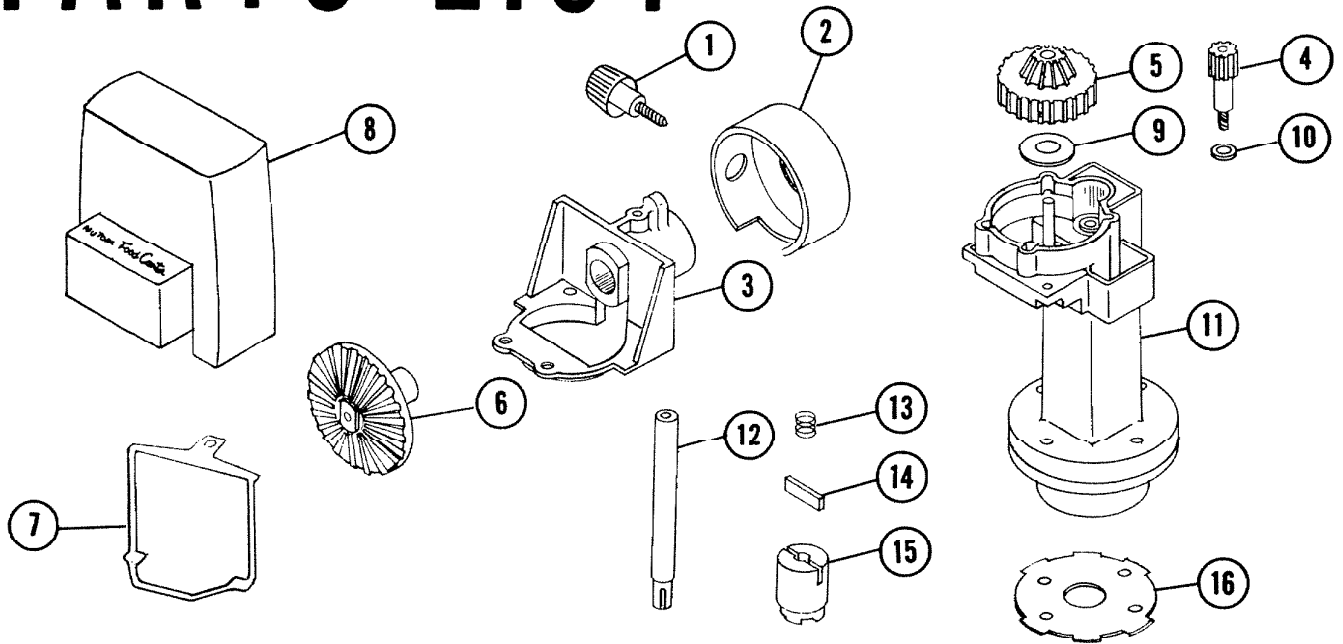

PARTS LIST

MODEL	255 FOOD CENTER
EFFECTIVE DATE	JANUARY, 1974

REF	ORIGINAL PART NO	* PART DESCRIPTION	MODEL USED ON	CURRENT REPLACEMENT PART NO.
1	65166-000	Knob - Locking	255	65166-000
2	65165-000	Cover - Output	255	65165-000
3	65158-000	Support - Bevel Gear	255	65158-000
4	65151-000	Pinion Gear - 12 Tooth	255	65151-000
5	65153-000	Cluster Gear 48T, 12T Bevel	255	65153-000
6	65154-000	Bevel Gear Assembly	255	65154-000
7	65160-000	Gasket	255	65160-000
8	65161-000	Housing Cover Assembly	255	65161-000
9	65152-000	Thrust Washer - Gear	255	65152-000
10	65150-000	Thrust Washer - Pinion	255	65150-000
11	65146-000	Housing Assembly	255	65146-000
12	65168-000	Shaft - Drive	255	65168-000
13	65169-000	Spring	255	65169-000
14	64751-000	Drive Key	255	64751-000
15	64752-000	Attachment Drive	255	64752-000
16	64716-000	Support Plate	255	64716-000

NuTone

Order Parts From:
 Parts Department c/o NuTone
 P.O. Box 27 • Cincinnati, Ohio 45227

NOTE: Always order by
 current part number