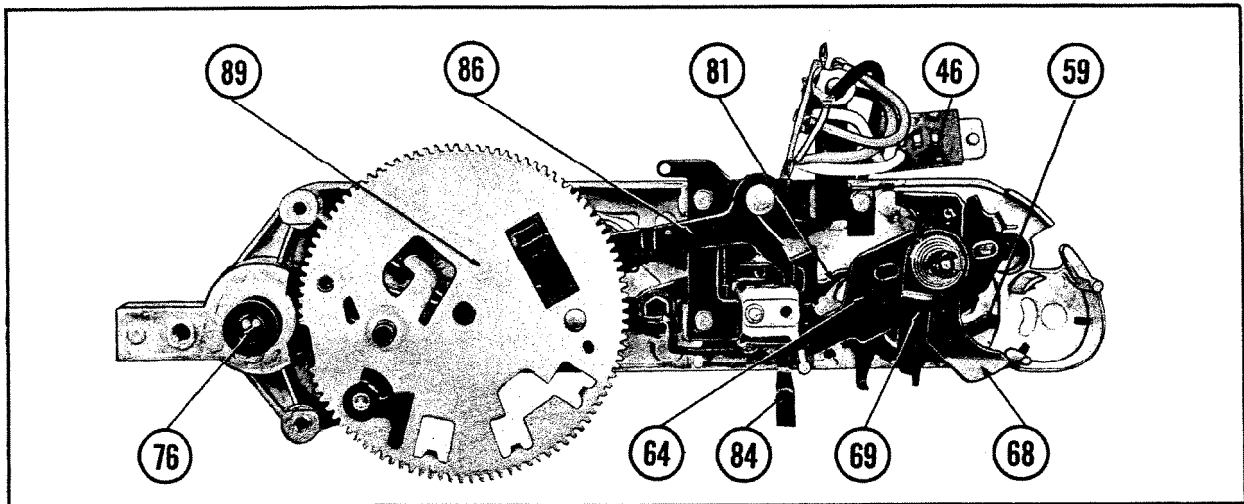

MODEL 2403-B RECORD CHANGER

Trip Mechanism Parts.

Top View Of Cycling Mechanism.

Bottom Biew Of Cycling Mechanism.

Shutoff Mechanism Parts.

Bottom View Of Cycling Mechanism With Slide Removed.

Tone Arm Adjustment Points.