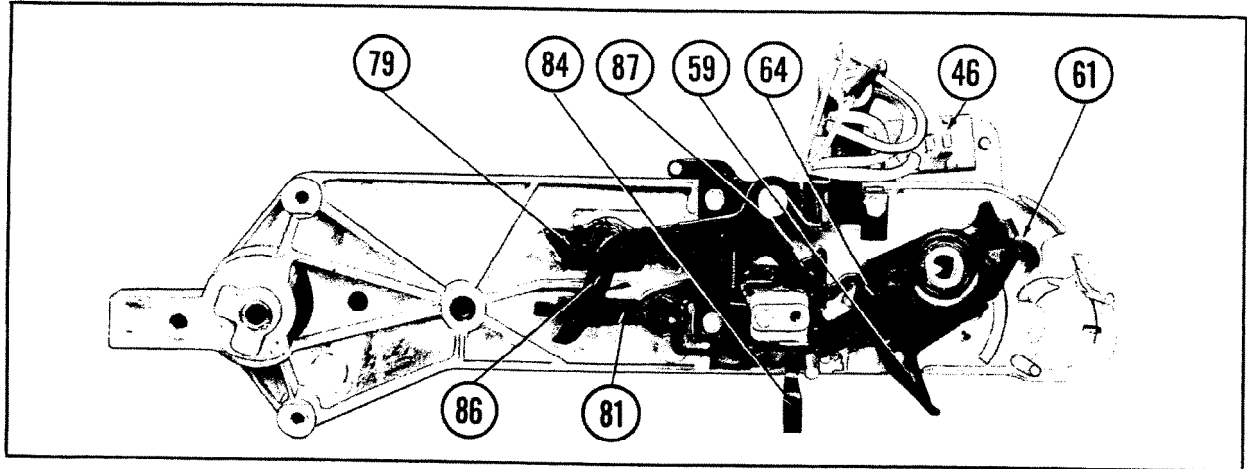

Bottom View of Cycling Mechanism With Slide and Cam Gear Removed.

RECORD CHANGER PARTS LIST

Ref. No.	Part No.	Description
1	N-23534D	Record Support
2	N-14603	Set Screw
3	N-1650	"C" Washer, Turntable Retainer
4	*N-9455	Turntable Assembly
5	N-6877	Bearing Washer
6	N-6876	Bearing Retainer
7	N-6049	Spindle Assembly
8	N-6884	Spindle Ball Tone Arm & Hinge Ass'y.
9	N-4923	Pivot Screw
10	N-4922	Hinge Button
11	N-7634	Lock Spring
12	N-7635	Lift Screw
13	N-14431	Hinge Spring
14	N-15293	Weight Adjusting Spring
15	*N-19111	Tone Arm
16	N-6963	Tone Arm Clip
17	N-38021	Cartridge
17A	N-36020	Needle Unit
18	N-18427	Cartridge Mounting Screw
19	N-9375	Needle Protector
20	N-14498	Keps Nut
21	N-4937	Safety Spring
22	N-4339	Safety Plate
23	N-4327	Lift Pin
24	N-4072	Hinge Arm Assembly
24A		Set Down Adj. Screw (Part of Item 24)
25	N-16794A46	Knob, On-Off Rej.
26	N-16793A46	Knob, Speed Control
27	N-1719	"C" Washer
28	*N-5573	Rest Post
29	N-15044	Mounting Bolt
30	N-8404	Rubber Pad, Tone Arm
31	N-9823	Screw, Works Assembly Mounting
32	N-6929	Screw, Motor Assembly Mounting
33	N-8398	Pal Nut
36	*N-19001	Baseplate Assembly
37	N-16810	Retraction Rod
39	N-6916	Control Bushing
40	N-7114	Control Lever Assembly
41	N-7113	Reject Spring
43	N-1736	"C" Washer (Mounting Bolts)
44	N-6919	Reject Rod
45	N-2916	Screw, Rest Post Mounting
47	N-2952	Fiber Washer
48	N-1652	"C" Washer
49	N-1720	Speed Nut
50	N-2563	Spring, 12" Record Selector
51	N-2957	12" Record Selector
52	N-1588	"C" Washer
53	N-4172	Spring, 12" Selector
54	N-2580	Rubber Bumper
55	N-1719	"C" Washer, Gear Mounting
56	N-9762	Spring Washer, Gear Mounting
57	N-15451	Frame Assembly
58	N-9823	Screw
59	N-2284	Control Shaft Assembly
60	N-467	AC Switch
61	N-9533	Return Spring
62	N-2931	Fiber Insulating Strip

Ref. No.	Part No.	Description
63	N-4950	Fiber Washer (Part of Item 64)
64	N-6405	Locator and Bushing Assembly
65	N-5828	Locator Ring
66	N-2573	Switch Cover
67	N-4212	Retainer, Switch Cover
68	N-15450	Finger and Shaft Assembly
69	N-9557	Retard Lever
70	N-9510	Anti-Skate Spring
71	N-9509	Lift Pin Spring
72	N-1588	"C" Washer
73	N-6955	Set Screw
74	N-5022	"C" Washer
75	N-6885	Safety Spring
76	N-6874	Push Rod
77	N-6883	Thrust Washer
78	N-2579	Spring, 7" Lever
79	N-2581	7" Lever
80	N-9849	Screw
81	N-6007	Reset Lever
82	N-2925	Spring, Reset Lever
83	N-9849	Screw
84	N-6966	Shut-Off Lever Assembly
85	N-9663	Spring, Shut-Off Lever
86	N-19154	Retard Assembly
87	N-16817	Spring, Retard Arm
88	N-6713	Screw
89	N-7125	Gear Assembly
90	N-1588	"C" Washer
91	N-4172	Spring
92	N-5339	Pawl Lever
93	N-5338	Spring, Pawl Lever
94	N-2569	Trip Lever Assembly
95	N-4656	Trip Link
96	N-1588	"C" Washer
97	N-7121	Slide Assembly
97A		Escape Lever (Part of Item 97)
98	N-2246	Spring, Slide Bearing
99	N-2211	Slide Bearing
100	N-9849	Screw
101	N-6931	Record Support Guide Assembly
102	N-4857	Screw
103		Record Support Shaft
104	N-7120	Detent Spring and Link Assembly
105	N-2585	Spring, Escape Lever
106	N-9849	Screw
107	N-14420	Ejector Bracket
108	N-9823	Screw
	N-18361	Motor Assembly, Complete, 117V, 60 Cycle
109	N-18398	Motor Plate Assembly
110	N-5022	"C" Washer
111	N-7434	Counter Balance Spring
112	N-9134	Motor
113	N-1652	"C" Washer
114	N-2583	Fiber Washer
115	N-19388	Idler Pulley
116	N-1652	"C" Washer
117	N-7437	Idler Link
118	N-7438	Idler Arm Assembly
119	N-7439	Idler Spring
120	N-6631	Motor Mounting Grommet
121	N-6947	Detent Spring