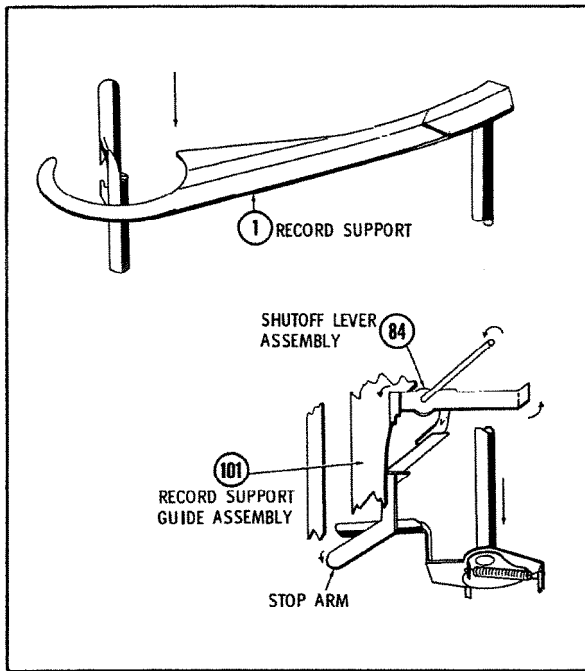

Shutoff Mechanism Parts.