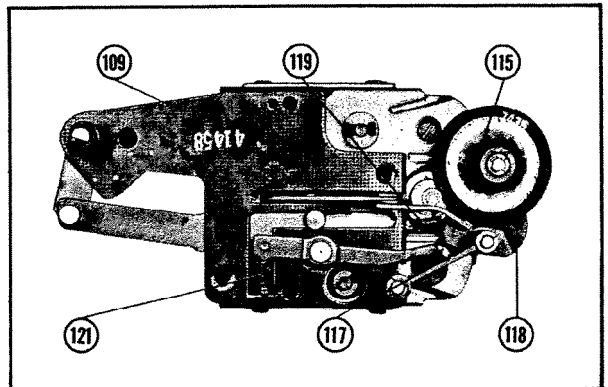

MODEL 2403-B RECORD CHANGER

Trip Mechanism Parts.

Top View Of Cycling Mechanism.

Bottom Biew Of Cycling Mechanism.

Shutoff Mechanism Parts.

Bottom View Of Cycling Mechanism With Slide Removed.

Tone Arm Adjustment Points.