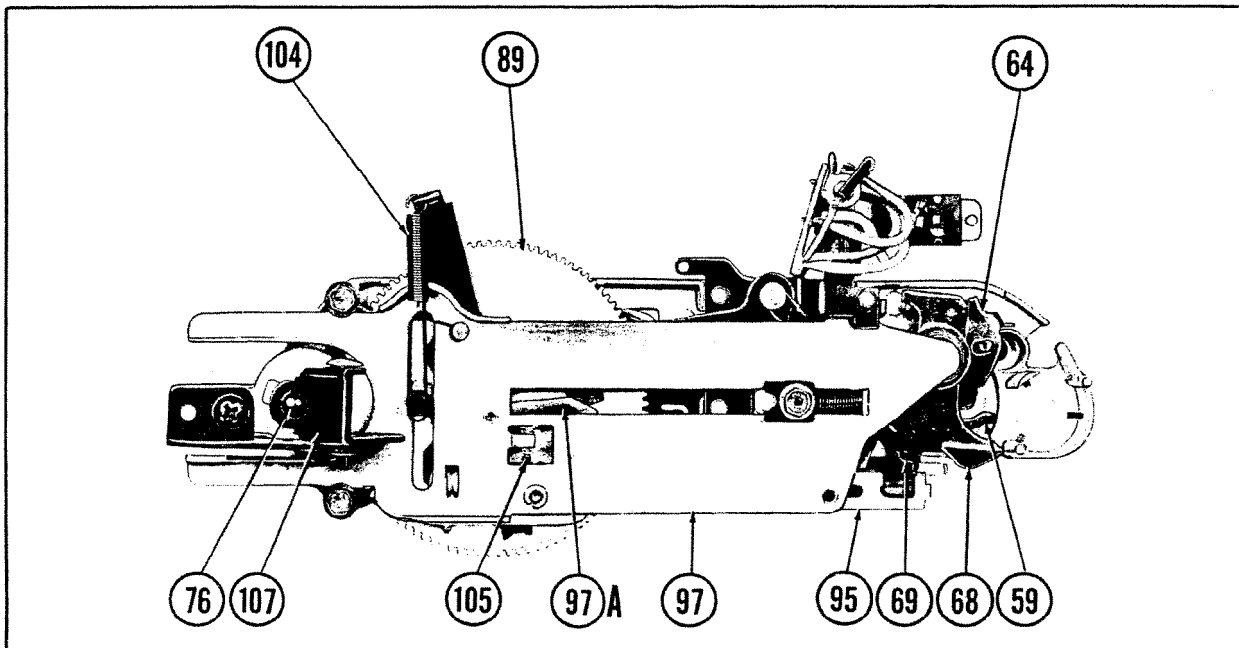

MODEL 2403-B RECORD CHANGER

Trip Mechanism Parts.

Top View Of Cycling Mechanism.

Bottom Biew Of Cycling Mechanism.

Shutoff Mechanism Parts.

Bottom View Of Cycling Mechanism With Slide Removed.

Tone Arm Adjustment Points.