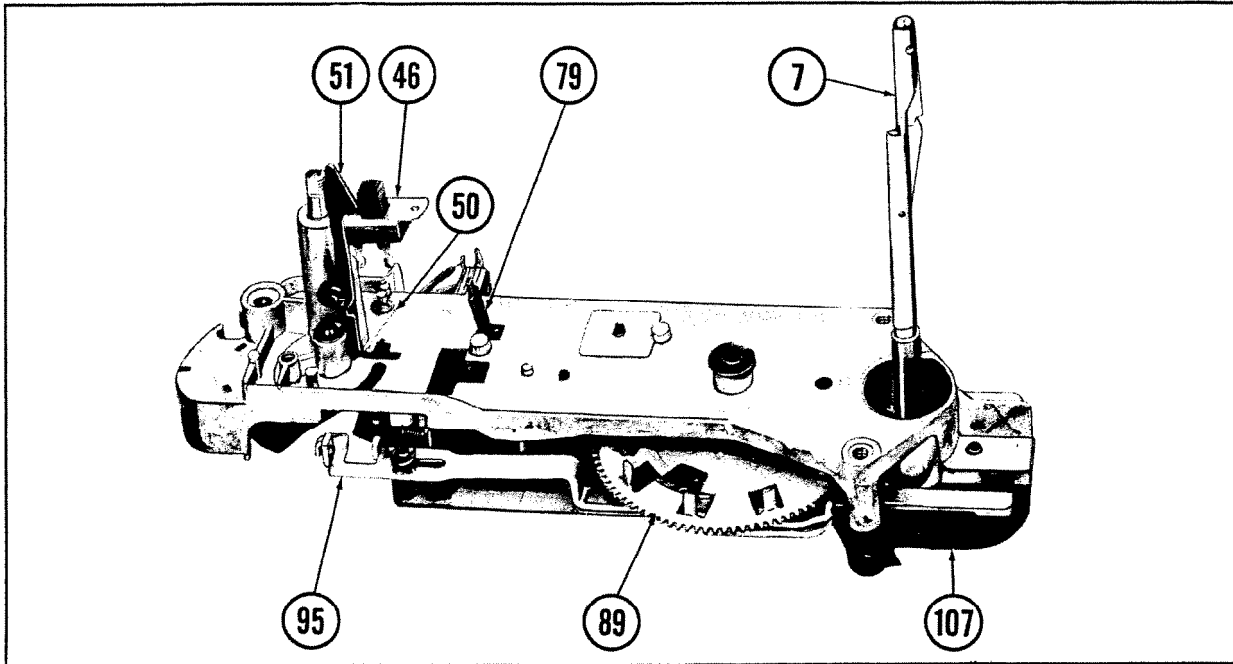

MODEL 2403-B RECORD CHANGER

Trip Mechanism Parts.

Top View Of Cycling Mechanism.

Bottom Biew Of Cycling Mechanism.

Shutoff Mechanism Parts.

Bottom View Of Cycling Mechanism With Slide Removed.

Tone Arm Adjustment Points.