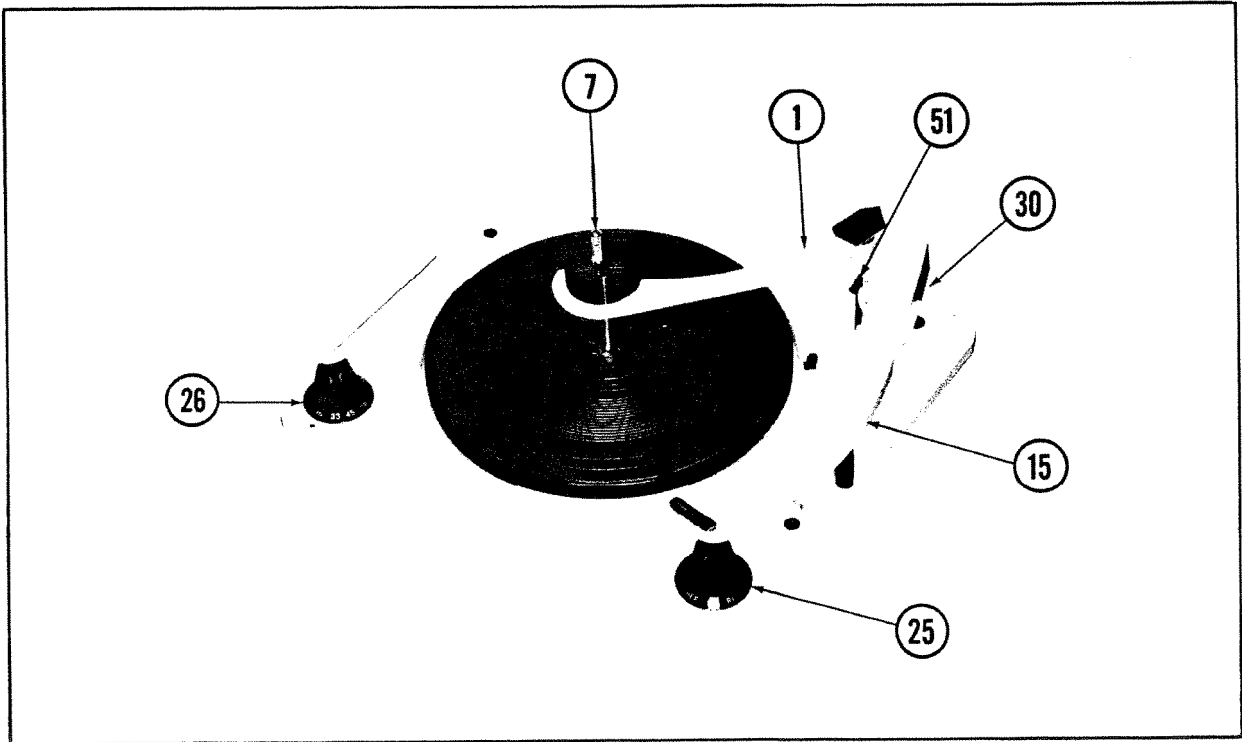

MODEL 2403-B RECORD CHANGER

Trip Mechanism Parts.

Top View Of Cycling Mechanism.

Bottom Biew Of Cycling Mechanism.

Shutoff Mechanism Parts.

Bottom View Of Cycling Mechanism With Slide Removed.

Tone Arm Adjustment Points.