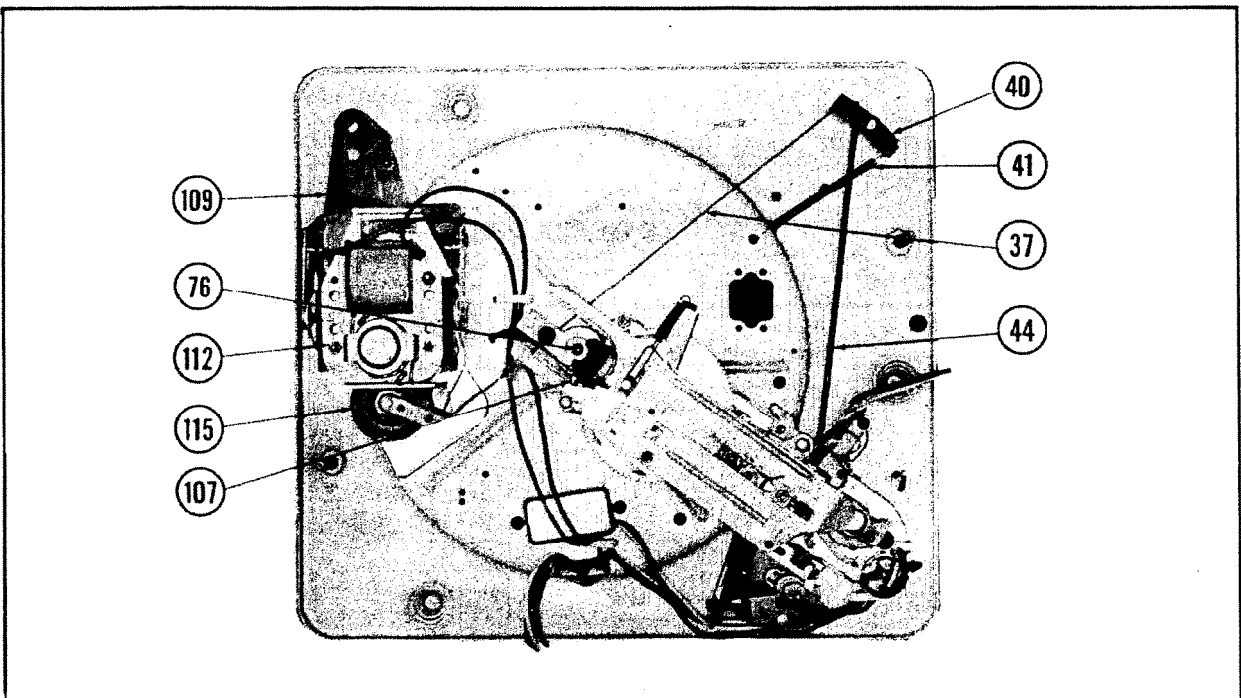

MODEL 2403-B RECORD CHANGER