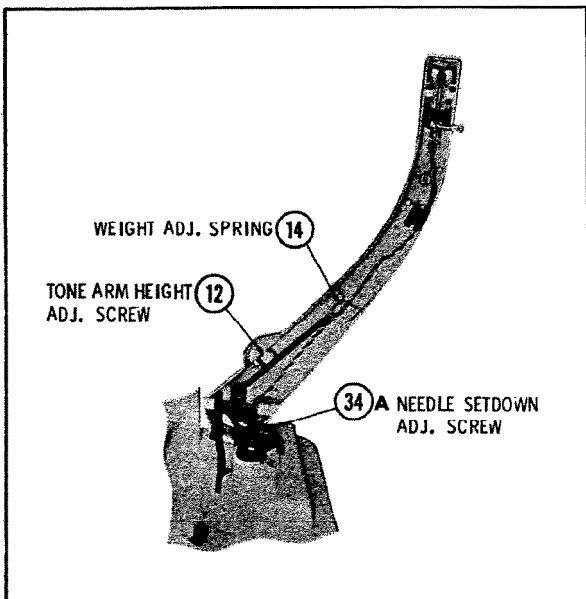

MODEL 2403-B RECORD CHANGER

Trip Mechanism Parts.

Top View Of Cycling Mechanism.

Bottom Biew Of Cycling Mechanism.

Shutoff Mechanism Parts.

Bottom View Of Cycling Mechanism With Slide Removed.

Tone Arm Adjustment Points.