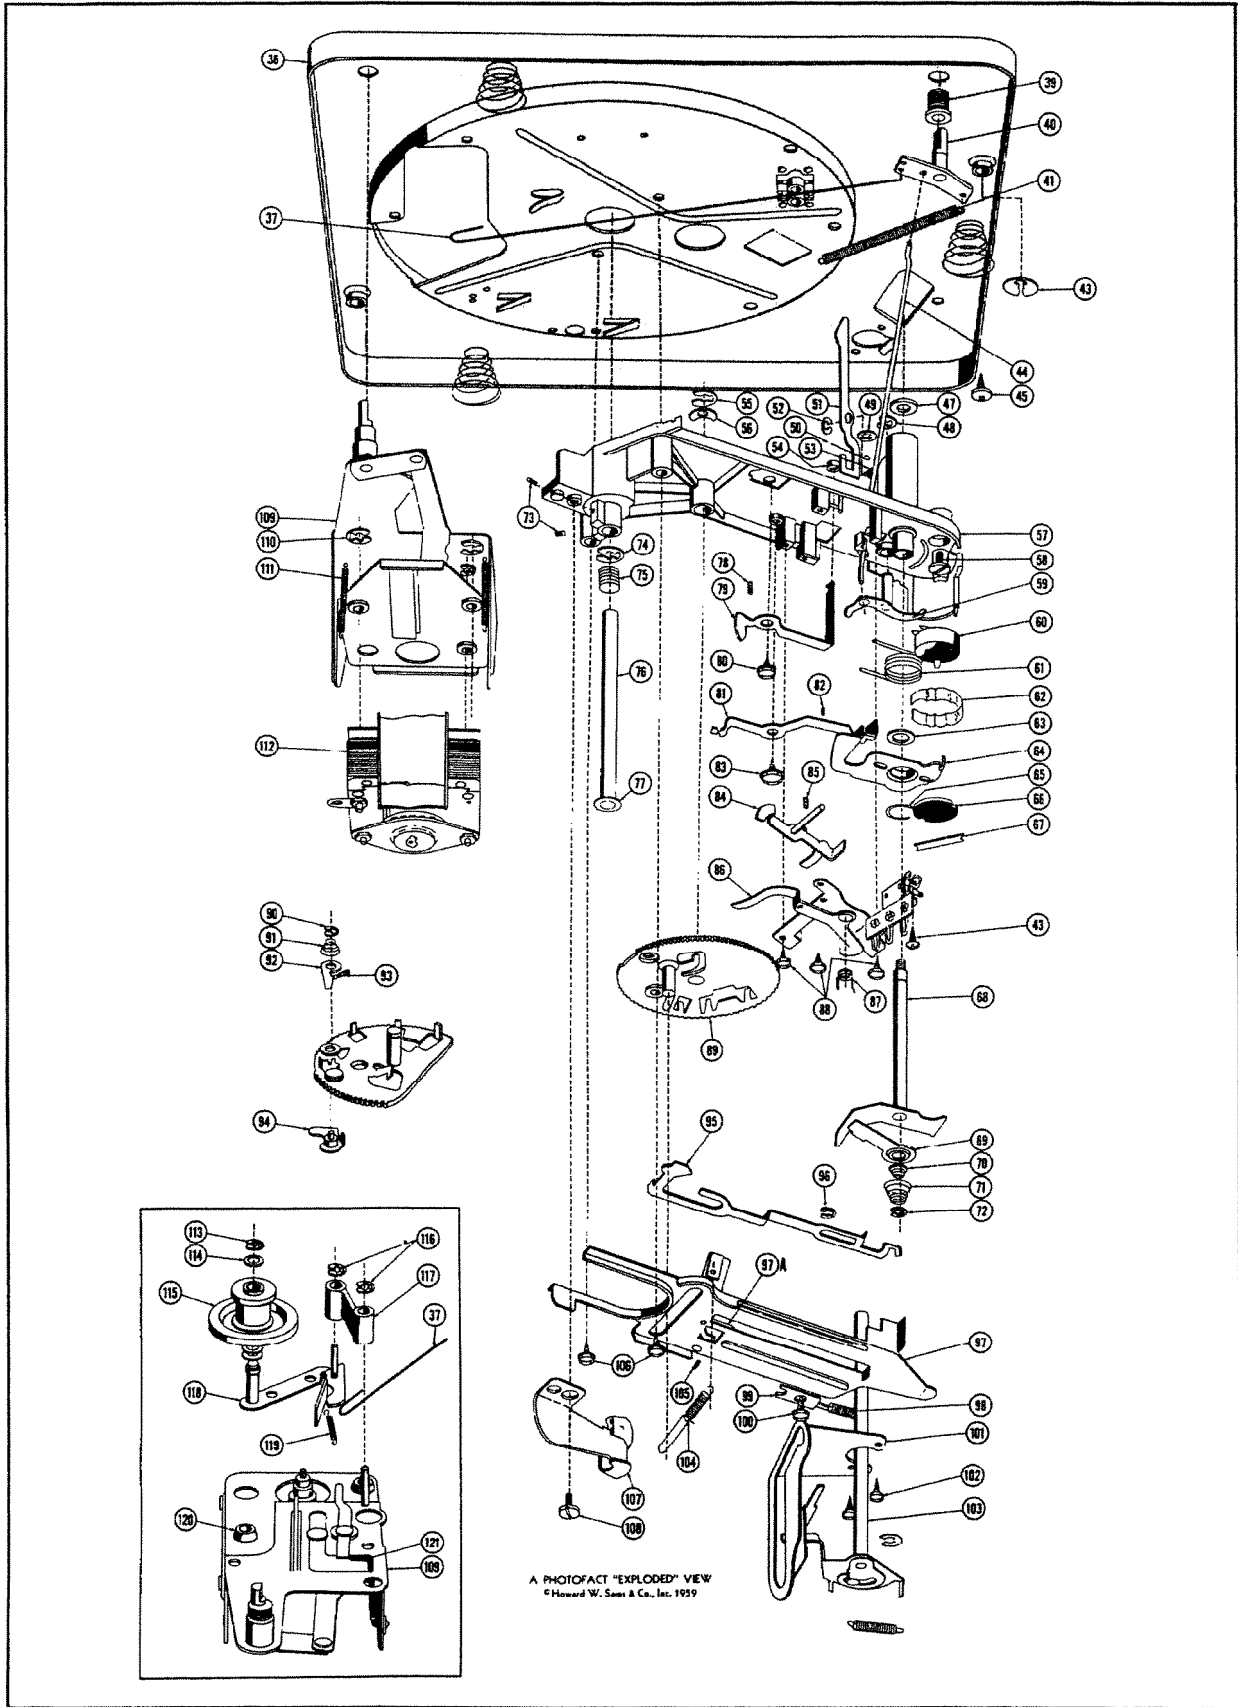

Top View Of Motor.

Exploded View of Parts Above Baseplate.

Exploded View of Parts Below Baseplate.

Bottom View of Cycling Mechanism With Slide and Cam Gear Removed.

RECORD CHANGER PARTS LIST

Ref. No.	Part No.	Description
1	N-23534D	Record Support
2	N-14603	Set Screw
3	N-1650	"C" Washer, Turntable Retainer
4	*N-9455	Turntable Assembly
5	N-6877	Bearing Washer
6	N-6876	Bearing Retainer
7	N-6049	Spindle Assembly
8	N-6884	Spindle Ball Tone Arm & Hinge Ass'y.
9	N-4923	Pivot Screw
10	N-4922	Hinge Button
11	N-7634	Lock Spring
12	N-7635	Lift Screw
13	N-14431	Hinge Spring
14	N-15293	Weight Adjusting Spring
15	*N-19111	Tone Arm
16	N-6963	Tone Arm Clip
17	N-38021	Cartridge
17A	N-36020	Needle Unit
18	N-18427	Cartridge Mounting Screw
19	N-9375	Needle Protector
20	N-14498	Keps Nut
21	N-4937	Safety Spring
22	N-4339	Safety Plate
23	N-4327	Lift Pin
24	N-4072	Hinge Arm Assembly
24A		Set Down Adj. Screw (Part of Item 24)
25	N-16794A46	Knob, On-Off Rej.
26	N-16793A46	Knob, Speed Control
27	N-1719	"C" Washer
28	*N-5573	Rest Post
29	N-15044	Mounting Bolt
30	N-8404	Rubber Pad, Tone Arm
31	N-9823	Screw, Works Assembly Mounting
32	N-6929	Screw, Motor Assembly Mounting
33	N-8398	Pal Nut
36	*N-19001	Baseplate Assembly
37	N-16810	Retraction Rod
39	N-6916	Control Bushing
40	N-7114	Control Lever Assembly
41	N-7113	Reject Spring
43	N-1736	"C" Washer (Mounting Bolts)
44	N-6919	Reject Rod
45	N-2916	Screw, Rest Post Mounting
47	N-2952	Fiber Washer
48	N-1652	"C" Washer
49	N-1720	Speed Nut
50	N-2563	Spring, 12" Record Selector
51	N-2957	12" Record Selector
52	N-1588	"C" Washer
53	N-4172	Spring, 12" Selector
54	N-2580	Rubber Bumper
55	N-1719	"C" Washer, Gear Mounting
56	N-9762	Spring Washer, Gear Mounting
57	N-15451	Frame Assembly
58	N-9823	Screw
59	N-2284	Control Shaft Assembly
60	N-467	AC Switch
61	N-9533	Return Spring
62	N-2931	Fiber Insulating Strip