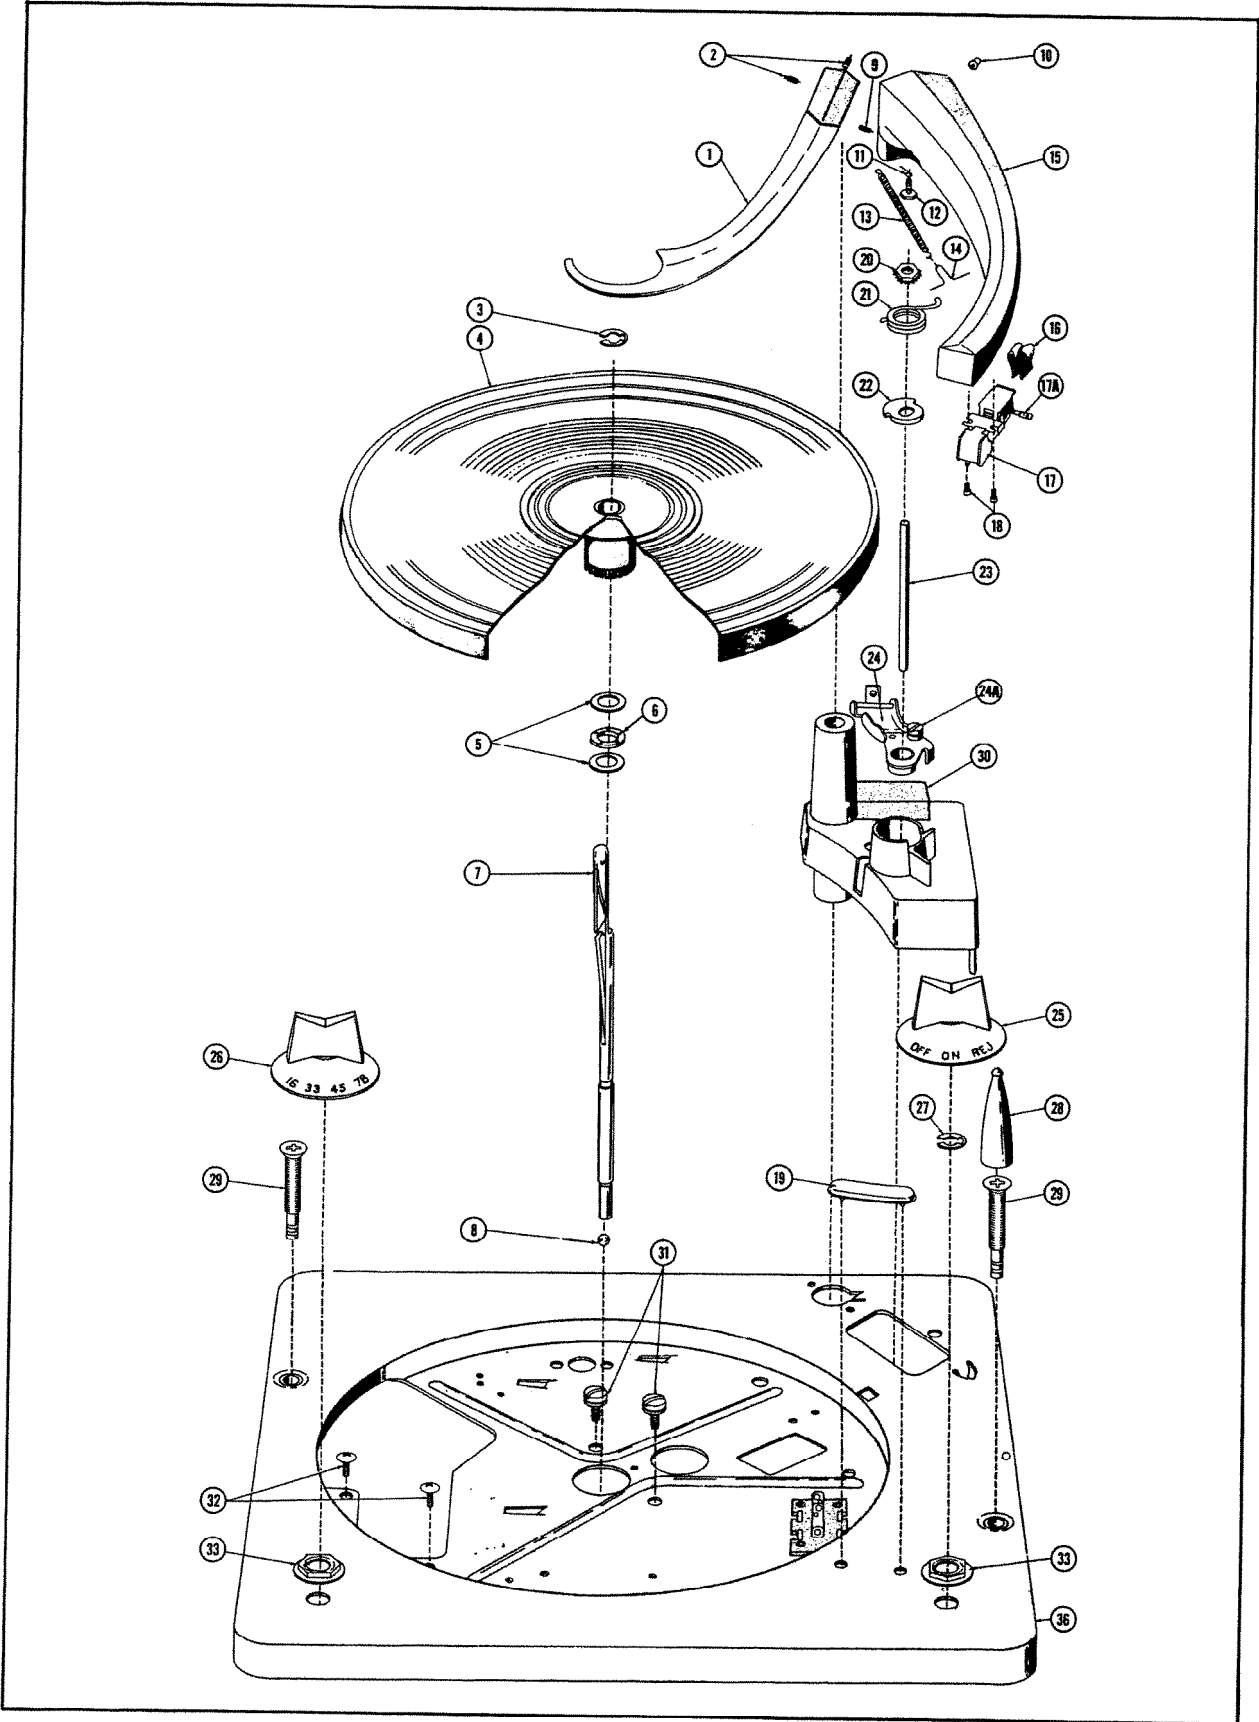

Top View Of Motor.

Exploded View of Parts Above Baseplate.

Exploded View of Parts Below Baseplate.

Bottom View of Cycling Mechanism With Slide and Cam Gear Removed.

RECORD CHANGER PARTS LIST

Ref. No.	Part No.	Description
1	N-23534D	Record Support
2	N-14603	Set Screw
3	N-1650	"C" Washer, Turntable Retainer
4	*N-9455	Turntable Assembly
5	N-6877	Bearing Washer
6	N-6876	Bearing Retainer
7	N-6049	Spindle Assembly
8	N-6884	Spindle Ball Tone Arm & Hinge Ass'y.
9	N-4923	Pivot Screw
10	N-4922	Hinge Button
11	N-7634	Lock Spring
12	N-7635	Lift Screw
13	N-14431	Hinge Spring
14	N-15293	Weight Adjusting Spring
15	*N-19111	Tone Arm
16	N-6963	Tone Arm Clip
17	N-38021	Cartridge
17A	N-36020	Needle Unit
18	N-18427	Cartridge Mounting Screw
19	N-9375	Needle Protector
20	N-14498	Keps Nut
21	N-4937	Safety Spring
22	N-4339	Safety Plate
23	N-4327	Lift Pin
24	N-4072	Hinge Arm Assembly
24A		Set Down Adj. Screw (Part of Item 24)
25	N-16794A46	Knob, On-Off Rej.
26	N-16793A46	Knob, Speed Control
27	N-1719	"C" Washer
28	*N-5573	Rest Post
29	N-15044	Mounting Bolt
30	N-8404	Rubber Pad, Tone Arm
31	N-9823	Screw, Works Assembly Mounting
32	N-6929	Screw, Motor Assembly Mounting
33	N-8398	Pal Nut
36	*N-19001	Baseplate Assembly
37	N-16810	Retraction Rod
39	N-6916	Control Bushing
40	N-7114	Control Lever Assembly
41	N-7113	Reject Spring
43	N-1736	"C" Washer (Mounting Bolts)
44	N-6919	Reject Rod
45	N-2916	Screw, Rest Post Mounting
47	N-2952	Fiber Washer
48	N-1652	"C" Washer
49	N-1720	Speed Nut
50	N-2563	Spring, 12" Record Selector
51	N-2957	12" Record Selector
52	N-1588	"C" Washer
53	N-4172	Spring, 12" Selector
54	N-2580	Rubber Bumper
55	N-1719	"C" Washer, Gear Mounting
56	N-9762	Spring Washer, Gear Mounting
57	N-15451	Frame Assembly
58	N-9823	Screw
59	N-2284	Control Shaft Assembly
60	N-467	AC Switch
61	N-9533	Return Spring
62	N-2931	Fiber Insulating Strip