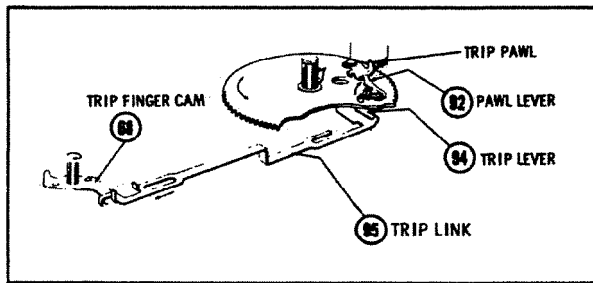

MODEL 2403-B RECORD CHANGER

Trip Mechanism Parts.

Top View Of Cycling Mechanism.

Bottom Biew Of Cycling Mechanism.

Shutoff Mechanism Parts.

Bottom View Of Cycling Mechanism With Slide Removed.

Tone Arm Adjustment Points.