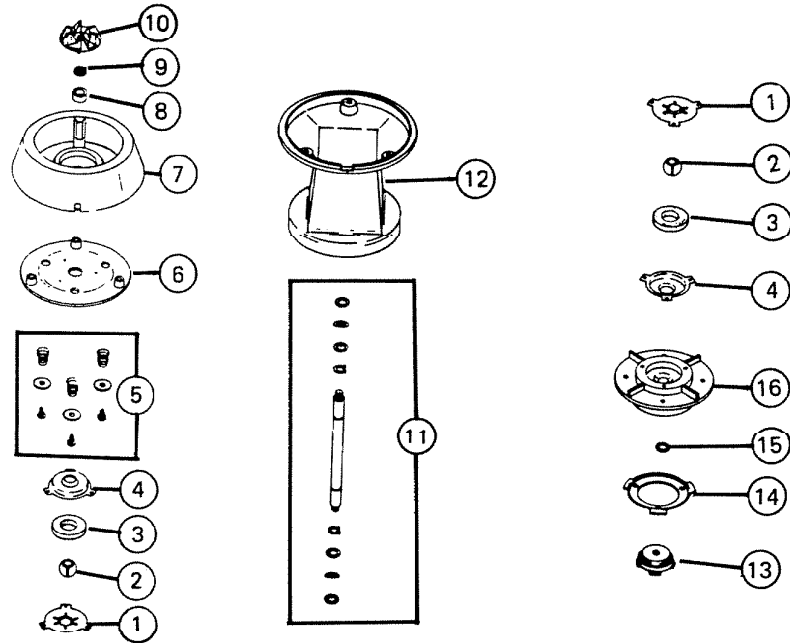

# PARTS LIST

EFFECTIVE DATE	MODEL	PRODUCT GROUP
APRIL 1985	230 NEW	FOOD CENTER

REF.	ORIGINAL PART NO.	PART DESCRIPTION	MODEL USED ON	CURRENT REPLACEMENT PART NO.
1	57135	BEARING RETAINER (SURFACE)	230	57135-000
2	57133	BEARING	230	57133-000
3	57134	WASHER - FELT (PRE-OILED)	230	57134-000
4	57132	BEARING RETAINER (RECESSED)	230	57132-000
5	2743A	SPRING/WASHER KIT	230	2743A-000
6	57131	UPPER BEARING SUPPORT	230	57131-000
7	57136	SELF ALIGNING RING	230	57136-000
8	57187	FELT WASHER	230	57187-000
9	57146	WASHER	230	57146-015
10	57147	CLUTCH	230	57147-000
11	2744A	DRIVE SHAFT KIT	230	2744A-000
12	57141	HOUSING	230	57141-000
13	64703	DRIVE ASSEMBLY	230	64703-000
		(PLEASE SEE OTHER SIDE)		