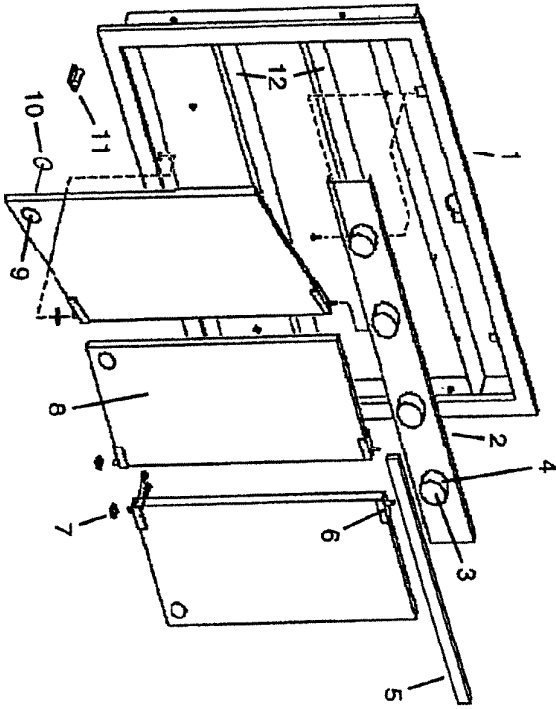

SERVICE PARTS
OAKHILL SERIES

KEY NO.	DESCRIPTION	PART NUMBER			
		24"	30"	36"	48"
1	Body/Frame Assembly	SA97014540	SA97014541	SA97014542	SA97014543
2	Reflector	SA98009209	SA98009206	SA98009203	SA98009200
3	Light Socket Assembly (2 sockets)	SA99271188	SA99271187	SA99271187	SA99271188
4	Light Socket Assembly (3 sockets)	S1034C	S1034C	S1034C	S1034C
5	Chrome Cup	SA99340459	SA99340453	SA99340454	SA99340455
6	Frame Cross Member	S7175	S7175	S7175	S7175
7	Hinge	S7185	S7185	S7185	S7185
8	Nylon Washer	SA99050195	SA99050196	SA99050197	SA99050198
9	Mirror	S99100527	S99100527	S99100527	S99100527
10	Urethane Disc	S7188	S7188	S7188	S7188
11	Metallic Disc	S99680015	S99680015	S99680015	S99680015
12	Magnet Shelf	SA98009038	SA98009039	SA93009040	SA98009035