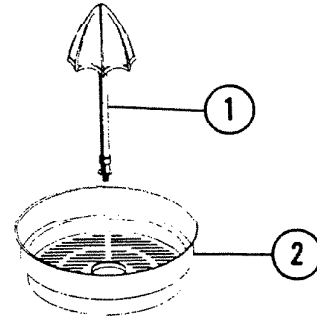

PARTS LIST

MODEL	173 & 173N JUICER
EFFECTIVE DATE	MARCH, 1973

REF.	ORIGINAL PART NO.	* PART DESCRIPTION	MODEL USED ON	CURRENT REPLACEMENT PART NO.
1	25241-000	SHAFT & REAMER ASSEMBLY	173	NOT AVAILABLE
	26121-000		173N	26121-000
2	25248-000	STRAINER	173	NOT AVAILABLE
	26125-000		173N	26125-000