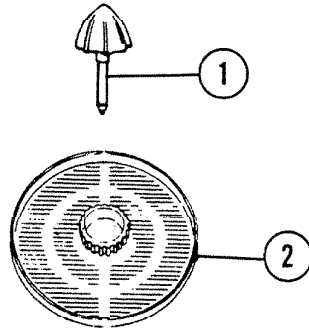

PARTS LIST

MODEL	173 & 173N JUICER
EFFECTIVE DATE	MARCH, 1973

REF.	ORIGINAL PART NO.	* PART DESCRIPTION	MODEL USED ON	CURRENT REPLACEMENT PART NO.
1	25241-000	SHAFT & REAMER ASSEMBLY	173	NOT AVAILABLE
	26121-000		173N	26121-000
2	25248-000	STRAINER	173	NOT AVAILABLE
	26125-000		173N	26125-000