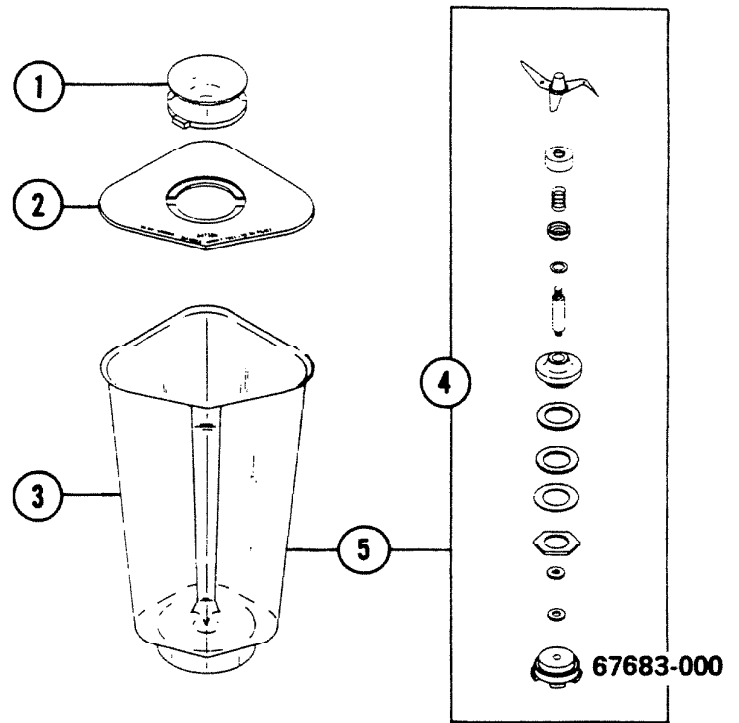

PARTS LIST

EFFECTIVE DATE	MODEL	PRODUCT GROUP
SEPT. 1978	172 - 172N REVISED	FOOD CENTER

MODEL 172

MODEL 172N

REF.	ORIGINAL PART NO	* PART DESCRIPTION	MODEL USED ON	CURRENT REPLACEMENT PART NO.
1	15218	CAP	172	15218-000
	22724		172N	22724-000
2	25182	LID	172	VOID NOT AVAILABLE
	22725		172N	22725-000
3	15216	BOWL	172	VOID NOT AVAILABLE
	22723		172N	27451-000
4	69451	DRIVE SHAFT ASSY	172	69489-000
	69475			
	69473		172N	69488-000
	69466			
	69468			
69470				
5	69450	BOWL & SHAFT ASSY	172	70620-900
	22720		172N	27450-000
		COMP. MODEL 272		

NuTone

NOTE: Always order by current part number