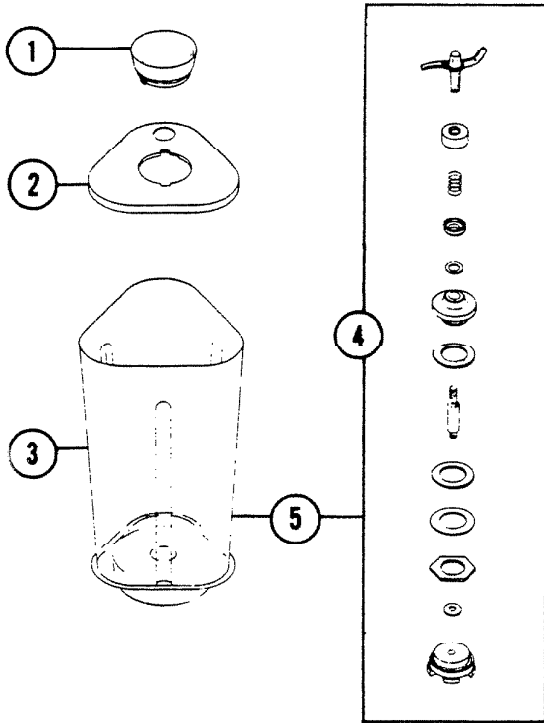

PARTS LIST

EFFECTIVE DATE	MODEL	PRODUCT GROUP
SEPT. 1978	172 - 172N REVISED	FOOD CENTER

MODEL 172

MODEL 172N

REF.	ORIGINAL PART NO	* PART DESCRIPTION	MODEL USED ON	CURRENT REPLACEMENT PART NO.
1	15218	CAP	172	15218-000
	22724		172N	22724-000
2	25182	LID	172	VOID NOT AVAILABLE
	22725		172N	22725-000
3	15216	BOWL	172	VOID NOT AVAILABLE
	22723		172N	27451-000
4	69451	DRIVE SHAFT ASSY	172	69489-000
	69475			
	69473		172N	69488-000
	69466			
	69468			
69470				
5	69450	BOWL & SHAFT ASSY	172	70620-900
	22720		172N	27450-000
		COMP. MODEL 272		

NuTone

NOTE: Always order by current part number