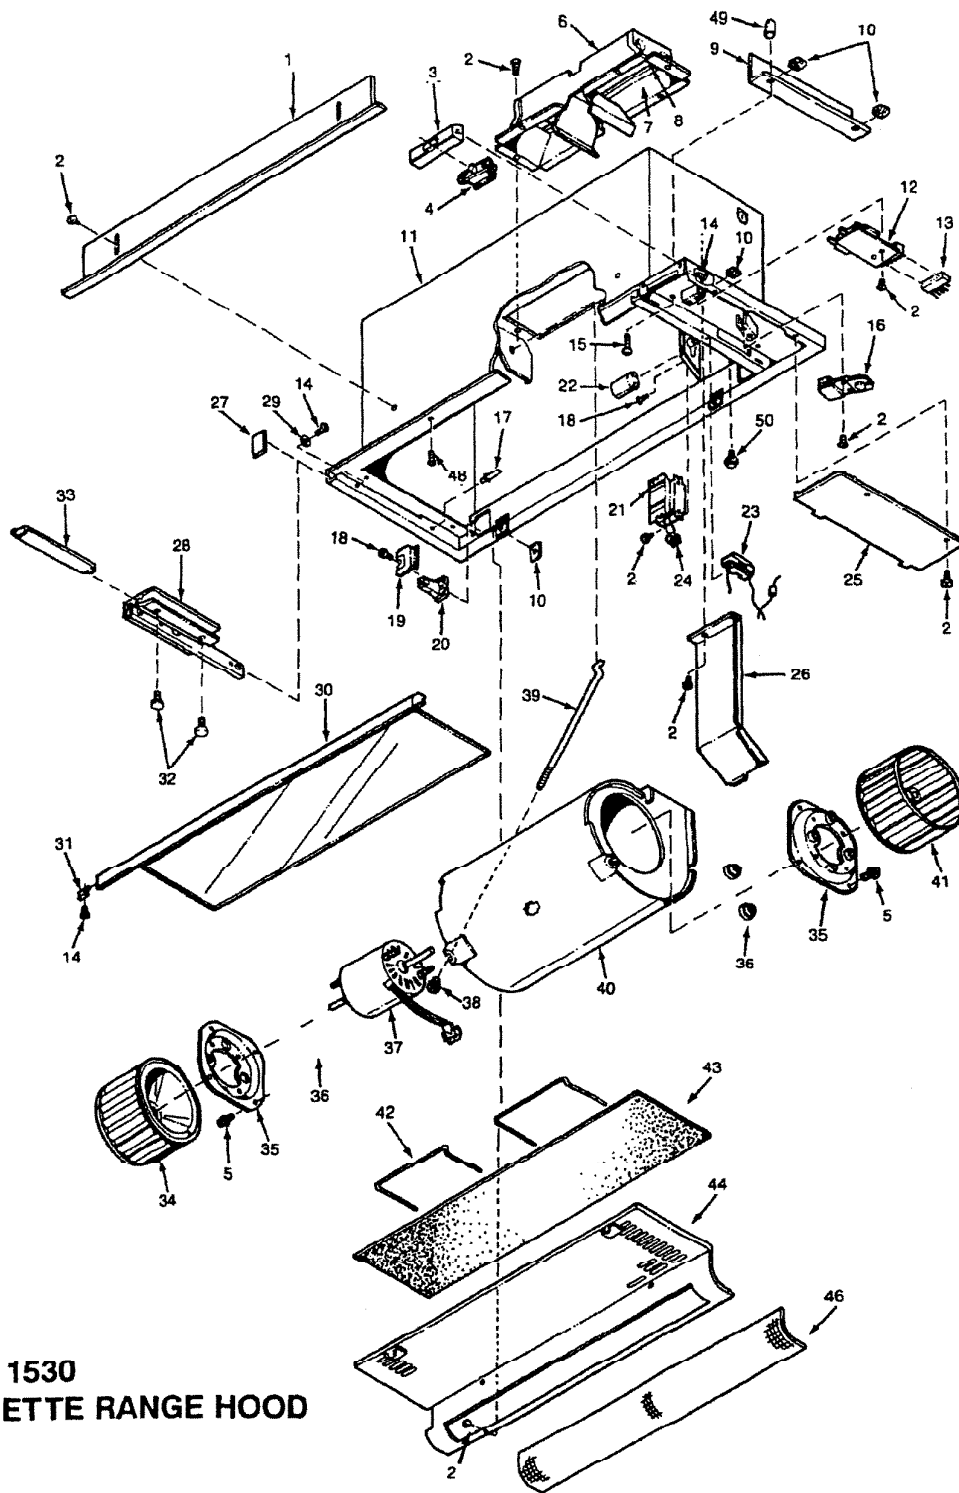

NuTone

MODEL 1530 SILHOUETTE RANGE HOOD

MODEL 1530
SILHOUETTE RANGE HOOD

SERVICE PARTS

MODEL 1530 SILHOUETTE RANGE HOOD

KEY NO. NO. CODIGO	BLACK PART NO. NO. PIEZA NEGRA	DESCRIPTION
1	98006940	Front Trim
2	99150526	Screw #8-18 x 3/8 (14 Required)*
3	99090677	Control Trim
4	99360133	Control Knob
5	99170245	Screw #8-18 x 3/8 (8 Required)*
6	97006078	Damper Assembly (Includes Key Nos. 7 & 8)
7	98005221	Damper Flap
8	99100379	Damper Bushing
9	97008644	RH Mounting Bracket (Includes Key No. 10)
**	97008641	LH Mounting Bracket (Includes Key No. 10)
10	99260502	#8 Sheet Metal Nut "U" Type (11 Required)
11	97009430	Canopy
12	97008578	Variable Speed Slide-Control Board
13	97008618	Control Harness
14	99160344	Screw #8-32 x 3/16 (5 Required)*
15	99150538	Screw #8-18 x 2 (4 Required)*
**	99150537	Screw #8-18 x 1 (4 Required)*
16	97009433	Blower Switch/Light Switch/ Heat Sentry™ Assembly
17	99230345	Rivet (12 Required)
18	99160319	Screw #6-32 x 3/8 (4 Required)*
19	98005860	Lampholder Bracket (2 Required)
20	99270550	Lampholder (2 Required)
21	99270651	Ballast Transformer
22	99270553	Starter FS-2*
23	97008619	Light Harness
24	99400042	Strain Relief Bushing SR-4N-4 (2 Required)
25	98006937	Access Cover
26	98006938	Wire Box Cover
27	99100463	Drawer Stop (2 Required)
**	97008871	LH Drawer Bracket Assembly (Includes Key Nos. 32 & 33)
**	97009436	RH Drawer Bracket Assembly (Includes Key Nos. 32 & 33)
29	99250932	Washer (2 Required)*
30	97008929	Drawer Assembly (Includes Key Nos. 14 & 31)
31	99110683	Drawer End Cap
32	99420602	Thumb Screw (4 Required)
33	98007155	Drawer Clamp (2 Required)
34	99020139	Blower Wheel, Counterclockwise
35	98005212	Motor Retaining Ring (2 Required)
36	99100491	Rubber Motor Mount (4 Required)
37	99080359	Motor
38	99260476	Blower Mounting Rod Nut (2 Required)
39	99420464	Blower Mounting Rod (2 Required)
40	97007314	Blower Scroll Housing
41	99020138	Blower Wheel, Clockwise
42	99140156	Filter Spring (2 Required)
43	99010175	Filter Foam
44	97011138	Filter Panel
46	99050018	Light Lens
**	99160462	Screw #8-18 x 1/2 (2 Required)*
49	99100408	Plastic Cap (4 Required)
50	99150471	Screw #10-32 x 1/2 Green (2 Required)
**	97008628	Green Wire Assembly
**	97005985	Complete Blower Assembly (Includes Key Nos. 5, 34, 35, 36, 37, 40, 41) Fluorescent Light Tube F20T12* (Not Included)