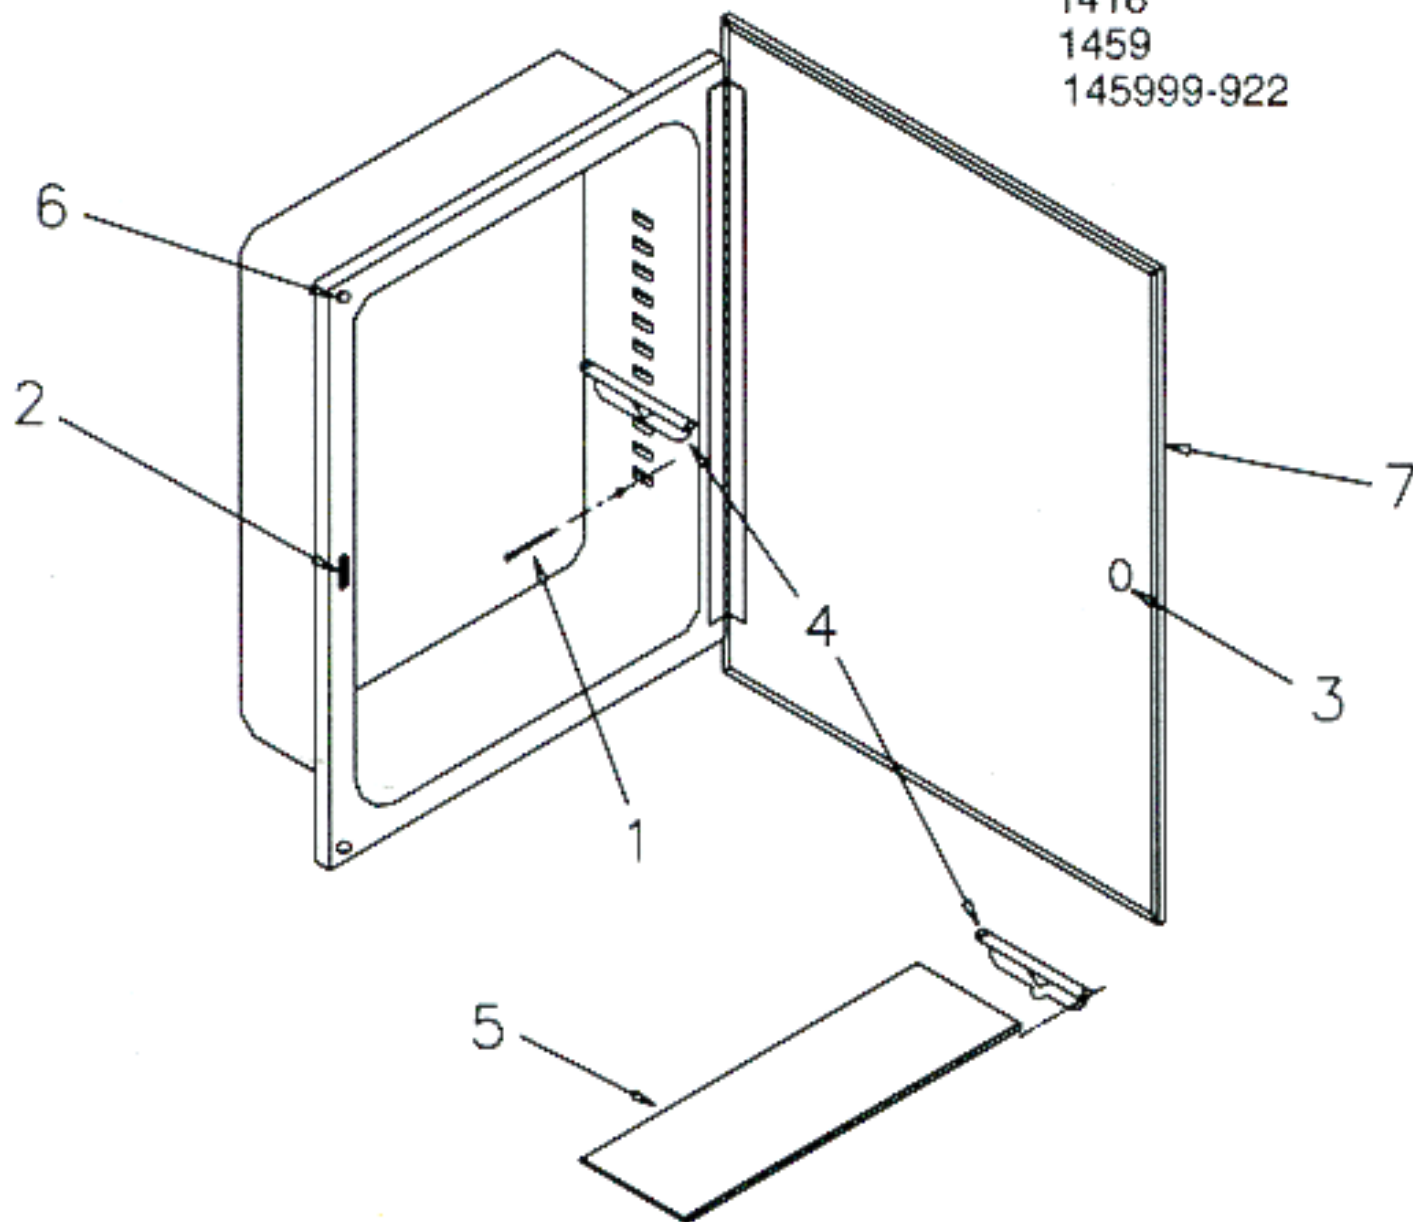

1418
1459
145999-922

SERVICE PARTS

KEY NO.	DESCRIPTION	PART NUMBER		
		1418	1459	145999-922
1	Mounting screw #8 x 1 1/2* (4 req.)	97013998	97013998	97013998
2	Magnet	7106	7106	7106
3	Door Strike Assm	A97015555	A97015555	A97015555
4	Shelf Bracket (6 req.)	3330	3330	3330
5	Shelf (3 req.)	7005	7005	7005-63
6	Bumper (2 req.)	7189	7189	7189
7	Door Assembly	A97016143	A97016144	A97016144