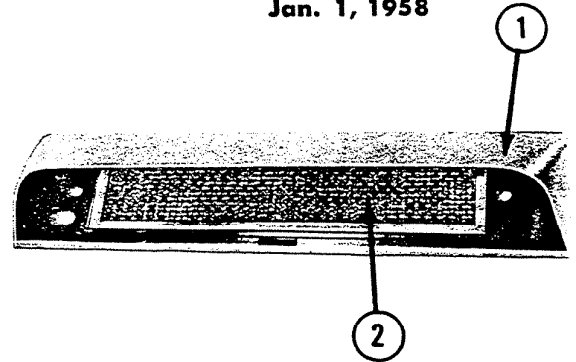

**NUTONE**  
 Model  
**1400**  
**OVEN HOOD**  
**Parts Price List**

Effective Date  
 Jan. 1, 1958

Model		Description		
1400 Series		OVEN HOOD		
ILLUSTR. NO.	PART NO.	PART DESCRIPTION	LIST PRICE	NOTES
<b>POWER UNIT FOR OVEN HOOD</b>				
1	16251-5	Housing Assembly	\$6.00	
2	16261	Hood Mounting Nut	.10	
3	16259	Switch	.75	
4	10034	Receptacle	.35	
5	16263-5	Outlet Box Assembly	.75	Outlet box assembly includes outlet box, K.O. reinforcing plate.
6	14380 5	Cover Plate	.25	
7	16275	Blower & Duct Assembly (Includes Blower Housing Assembly and Duct)	5.00	
8	16286	Venturi-motor bracket assembly	1.50	Includes venturi-motor bracket.
9	16308	Motor	16.00	
10	16294	Blower Wheel	4.00	
<b>OVEN HOOD</b>				
1		Hood Assembly	13.45	When ordering hood assembly specify size of hood.
2	16212	Filter Assembly (Includes Filter & Wire Clip)	3.75	