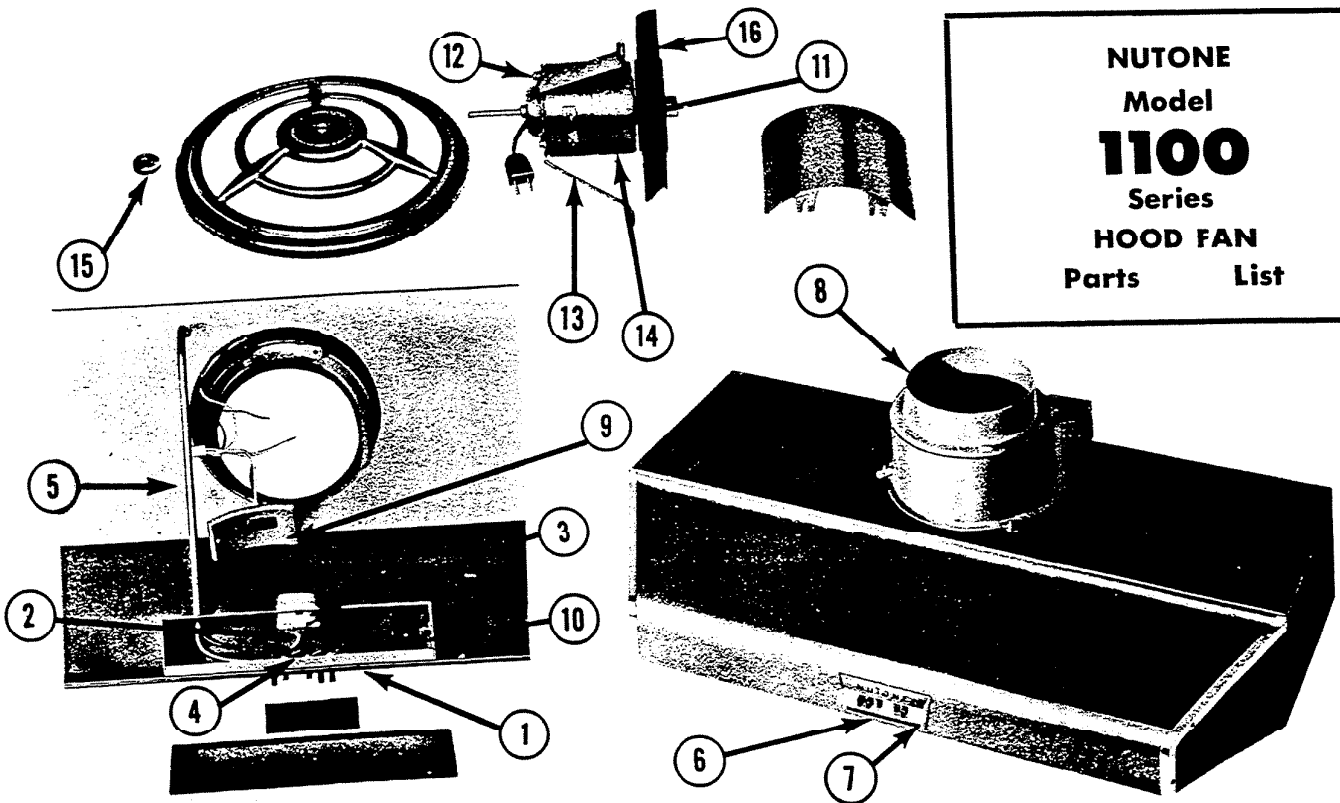

NUTONE
Model
1100
Series
HOOD FAN
Parts List

Model	Description		List Price
1100	1100 HOOD FAN SERIES (JET FLOW)		
ILLUSTR. NO.	PART NO.	PART DESCRIPTION	NOTES
1	14180	Switch Box Complete	
2	14128	Socket and Switch Assembly	
3	16065	Socket	
4	16068	Switch	
5	14274	Wiring Tube	
6	14028	Name Plate	
7	14029	Name Plate (Copper)	
8	14260-5	Fan Housing Complete	
9	10247	Outlet Box Cover Assembly	
10	16032	Choke Coil Assembly	
11	14285	Fan Assembly Complete	Fan assembly complete includes grille, grille nut, B Unit assembly.
12	14610	Motor and Bracket Assembly	
13	14611	Motor Bracket	
14	14290	Motor	
15	14414	Grille Nut	
16	14292	Fan Blade	
When Ordering Parts Designate Color of Hood			When ordering Grille for fan designate color.