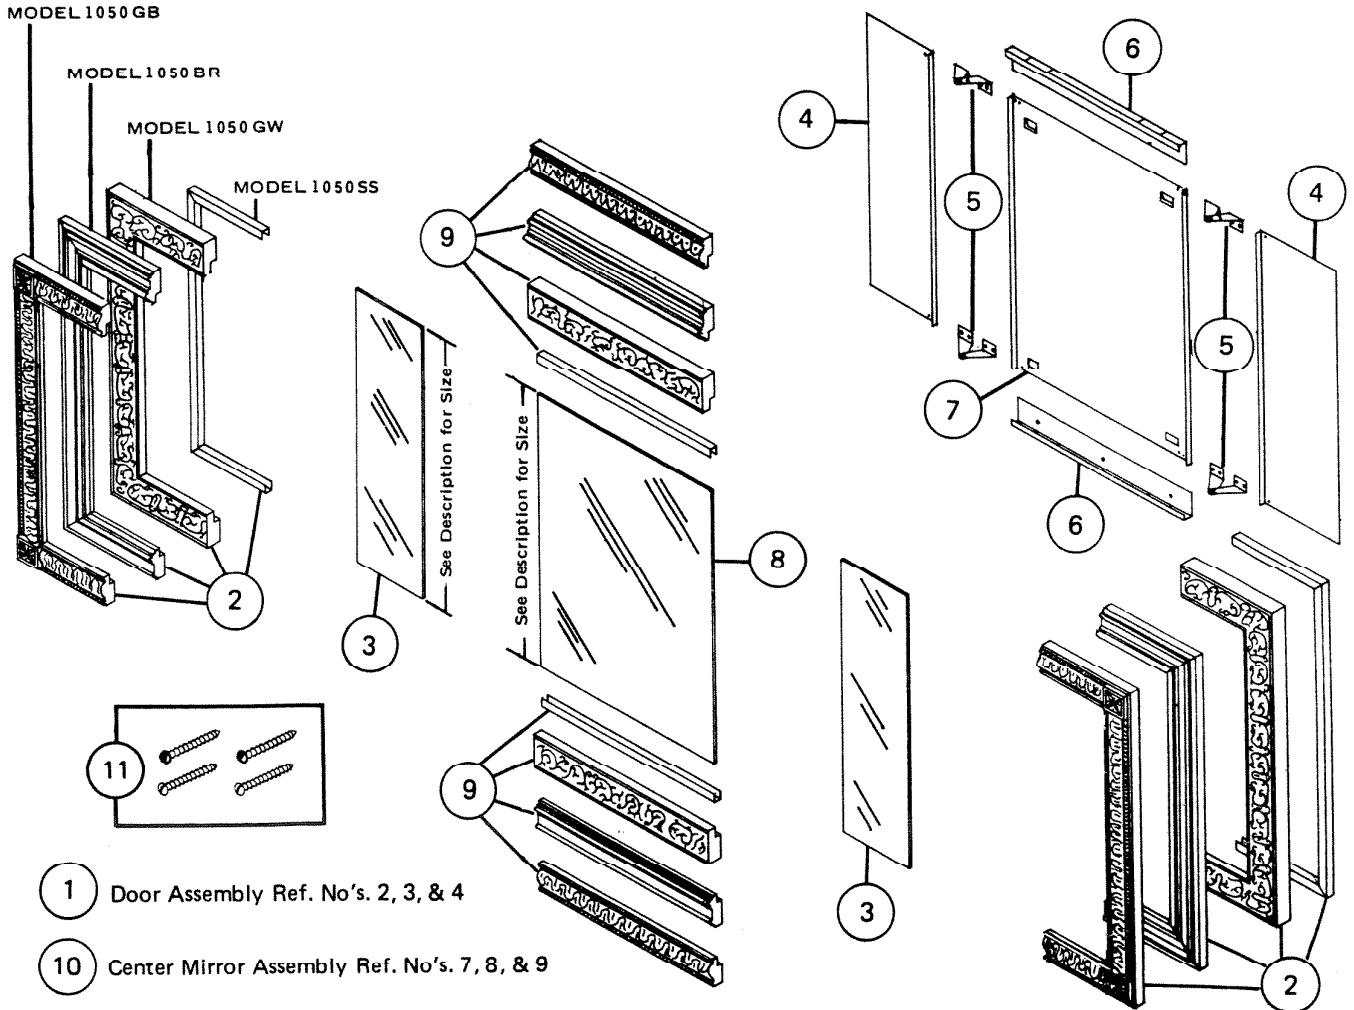

PARTS LIST

EFFECTIVE DATE	MODEL	PRODUCT GROUP
AUGUST 1980	1050BR, 1050GW, 1050GB, 1050G, 1050SS REVISED	BATH CABINETS

REF.	ORIGINAL PART NO	* PART DESCRIPTION	MODEL USED ON	CURRENT REPLACEMENT PART NO	
1	93022	DOOR ASSEMBLY COMP. RIGHT/LEFT HAND - REF. NO's. 2, 3, & 4 - ASSEMBLED	WOOD TONE W/GOLD	1050BR	93022-000
	93425		ANTIQUED GOLD	1050GB	93425-000
	93925		GOLD W/WHITE	1050GW	93925-000
	92979		EARLY PRODUCTION STAINLESS	1050SS	VOID NOT AVAILABLE
	0721A		CURRENT STAINLESS STEEL	1050SS	0721A-000
	92980		ANODIZED GOLD	1050G	92980-000
				(PLEASE SEE OTHER SIDE)	