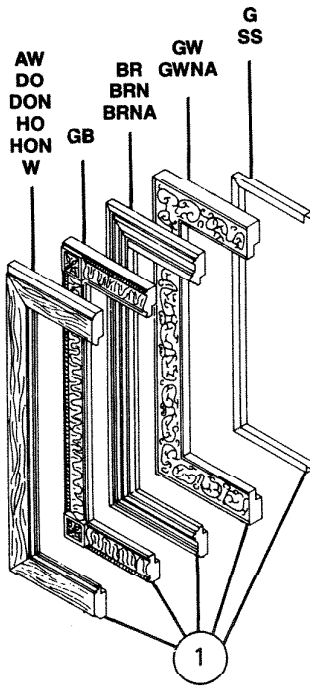

# PARTS LIST

EFFECTIVE DATE	MODEL	PRODUCT GROUP
JAN 1990	1038 AW, BR, DO, G, GB, GW, HO, SS 1038 BRN, BRNA, DON, GWNA, HON, W REVISED	BATH CABINETS

THE 1038 SERIES MIRRORS USE CABINET MODELS 1238 SM OR 1238 SMA FOR SURFACE MOUNTING AND (2) 1200R's FOR RECESSED INSTALLATIONS

REF.	ORIGINAL PART NO.	*PART DESCRIPTION		MODEL USED ON	CURRENT REPLACEMENT PART NO.
1	95121	DOOR FRAME—LEFT OR RIGHT NOTE: G, GB, GW, GWNA, SS ARE VOID—NOT AVAILABLE		1038 AW	95121-A01
	93458			1038 BR 1038 BRN 1038 BRNA	93458-A75
	95424			1038 DO 1038 DON	95424-A12
	95121			1038 HO	95121-A08
	95424			1038 HON	95424-A08
				1038 W	95424-A05
2	92983	MIRROR—LEFT OR RIGHT MAY BE PURCHASED FROM LOCAL GLASS SHOP	1/4" x 10" x 34"	1038 AW 1038 BR 1038 BRN 1038 DO 1038 GW 1038 GWNA 1038 HO	92983-000
	95446		1/8" x 10" x 34"	1038 BRNA 1038 DON 1038 HON 1038 W	95446-000
	93426		1/4" x 97/16" x 33"	1038 GB	LOCAL PURCHASE
	94898		1/4" x 12" x 38"	1038 G 1038 SS	
3	95420	DOOR BACK—LEFT OR RIGHT NOTE: AW, BR, BRN, DO, G, GB, GW, GWNA, HO, SS, ARE VOID—NOT AVAILABLE		1038 BRNA 1038 DON 1038 HON 1038 W	95420-206
4	95422	CENTER MIRROR BACK NOTE: AW, BR, BRN, DO, G, GB, GW, GWNA, HO, SS, ARE VOID—NOT AVAILABLE		1038 BRNA 1038 DON 1038 HON 1038 W	95422-206
5	92967	CENTER MIRROR MAY BE PURCHASED FROM LOCAL GLASS SHOP	1/4" x 137/8" x 34"	1038 AW 1038 BR 1038 BRN 1038 DO 1038 GW 1038 GWNA 1038 HO	LOCAL PURCHASE
	93417		1/4" x 137/8" x 33"	1038 GB	LOCAL PURCHASE
	95442		1/8" x 137/8" x 34"	1038 BRNA 1038 DON 1038 HON 1038 W	95442-000
	94896		1/4" x 137/8" x 38"	1038 G 1038 SS	LOCAL PURCHASE