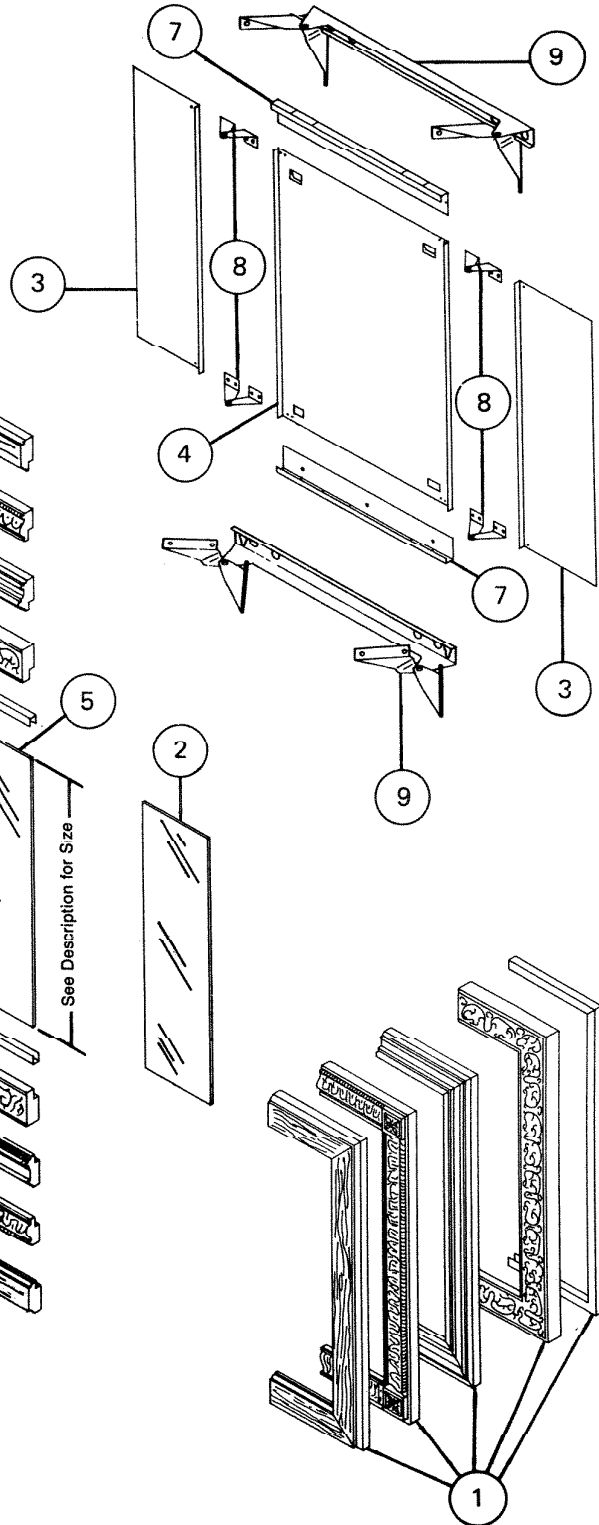

# PARTS LIST

EFFECTIVE DATE	MODEL	PRODUCT GROUP
JAN 1990	1038 AW, BR, DO, G, GB, GW, HO, SS 1038 BRN, BRNA, DON, GWNA, HON, W REVISED	BATH CABINETS

THE 1038 SERIES MIRRORS USE CABINET MODELS 1238 SM OR 1238 SMA FOR SURFACE MOUNTING AND (2) 1200R's FOR RECESSED INSTALLATIONS

REF.	ORIGINAL PART NO.	*PART DESCRIPTION		MODEL USED ON	CURRENT REPLACEMENT PART NO.
1	95121	DOOR FRAME—LEFT OR RIGHT NOTE: G, GB, GW, GWNA, SS ARE VOID—NOT AVAILABLE		1038 AW	95121-A01
	93458			1038 BR 1038 BRN 1038 BRNA	93458-A75
	95424			1038 DO 1038 DON	95424-A12
	95121			1038 HO	95121-A08
	95424			1038 HON	95424-A08
				1038 W	95424-A05
2	92983	MIRROR—LEFT OR RIGHT MAY BE PURCHASED FROM LOCAL GLASS SHOP	1/4" x 10" x 34"	1038 AW 1038 BR 1038 BRN 1038 DO 1038 GW 1038 GWNA 1038 HO	92983-000
	95446		1/8" x 10" x 34"	1038 BRNA 1038 DON 1038 HON 1038 W	95446-000
	93426		1/4" x 97/16" x 33"	1038 GB	LOCAL PURCHASE
	94898		1/4" x 12" x 38"	1038 G 1038 SS	
3	95420	DOOR BACK—LEFT OR RIGHT NOTE: AW, BR, BRN, DO, G, GB, GW, GWNA, HO, SS, ARE VOID—NOT AVAILABLE		1038 BRNA 1038 DON 1038 HON 1038 W	95420-206
4	95422	CENTER MIRROR BACK NOTE: AW, BR, BRN, DO, G, GB, GW, GWNA, HO, SS, ARE VOID—NOT AVAILABLE		1038 BRNA 1038 DON 1038 HON 1038 W	95422-206
5	92967	CENTER MIRROR MAY BE PURCHASED FROM LOCAL GLASS SHOP	1/4" x 137/8" x 34"	1038 AW 1038 BR 1038 BRN 1038 DO 1038 GW 1038 GWNA 1038 HO	LOCAL PURCHASE
	93417		1/4" x 137/8" x 33"	1038 GB	LOCAL PURCHASE
	95442		1/8" x 137/8" x 34"	1038 BRNA 1038 DON 1038 HON 1038 W	95442-000
	94896		1/4" x 137/8" x 38"	1038 G 1038 SS	LOCAL PURCHASE