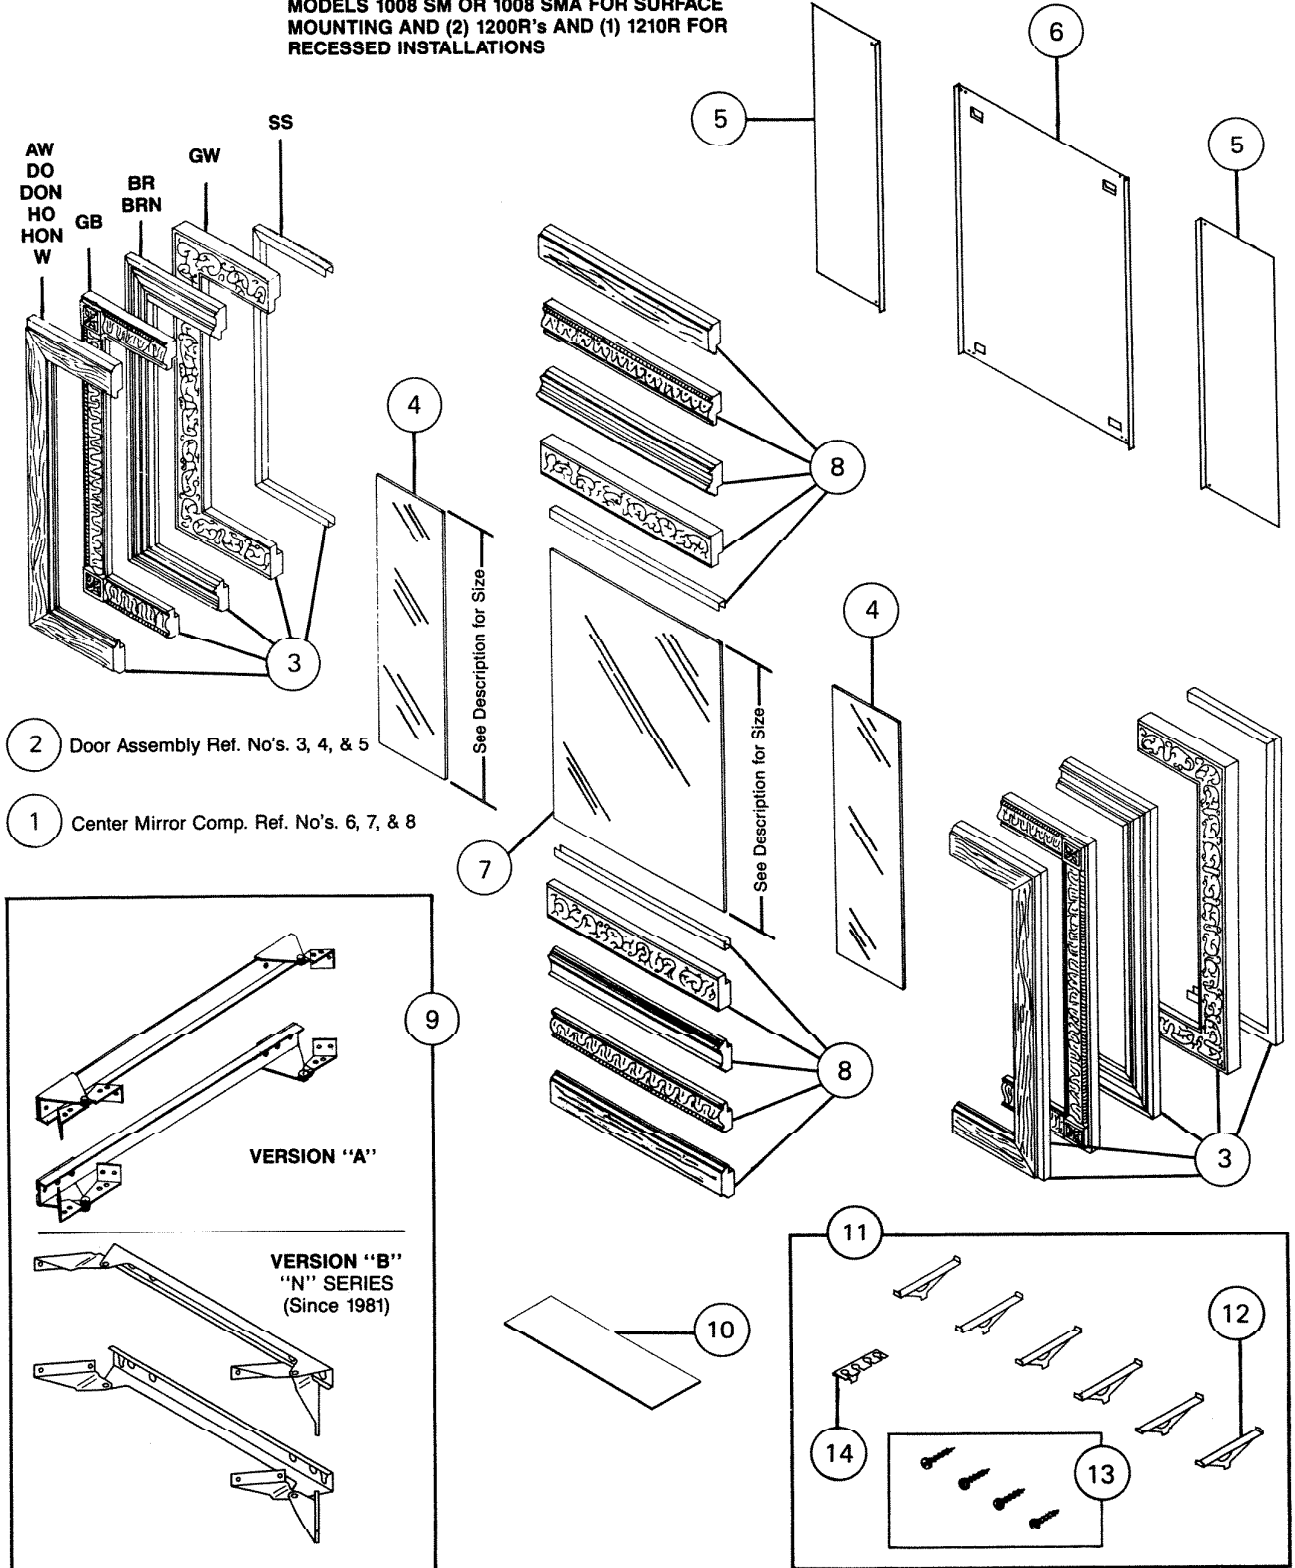

PARTS LIST

EFFECTIVE DATE	MODEL	PRODUCT GROUP
SEPT. 1989	1008 AW, BR, DO, GB, GW HO, SS REVISED 1008 BRN, DON, HON, W SM, SMA NEW	BATH CABINET

THESE "TRI VISTA" MIRRORS USE CABINET MODELS 1008 SM OR 1008 SMA FOR SURFACE MOUNTING AND (2) 1200R's AND (1) 1210R FOR RECESSED INSTALLATIONS