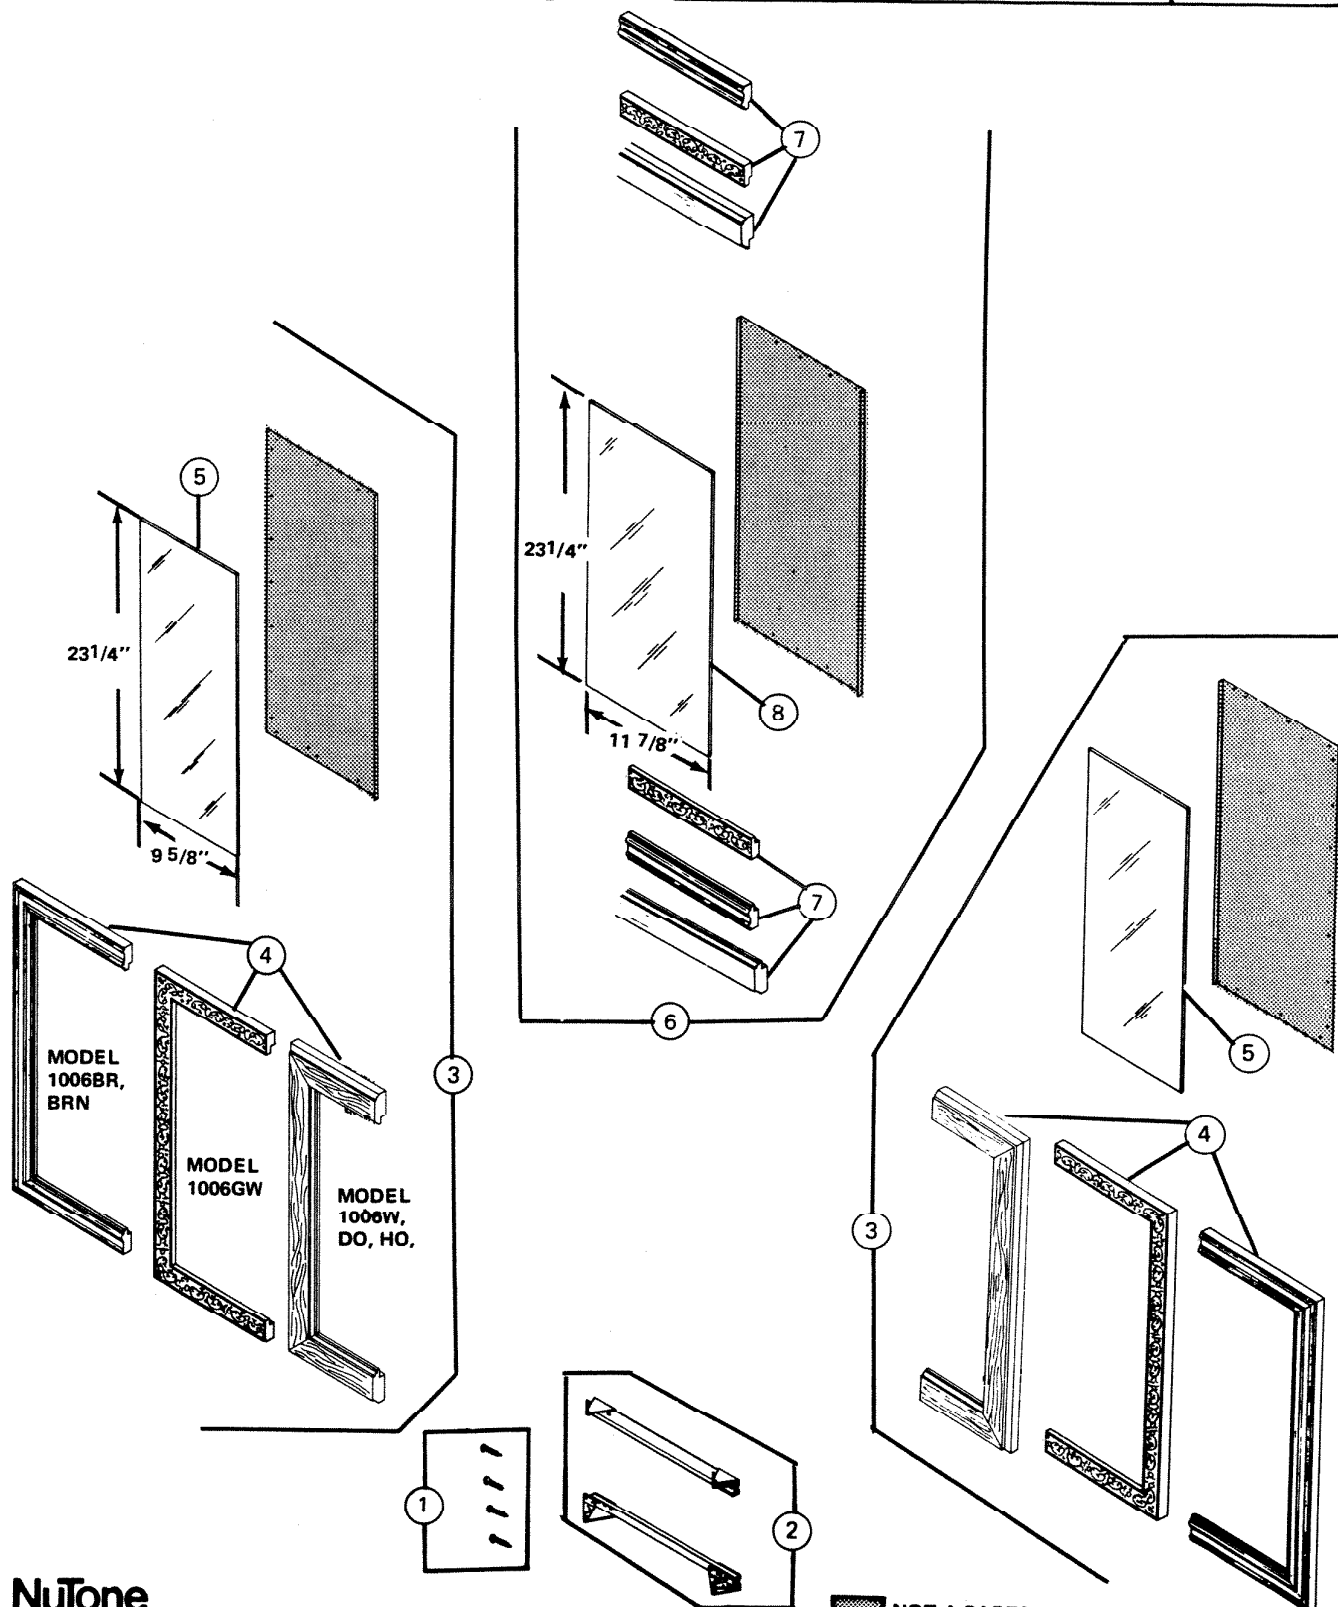

PARTS LIST

EFFECTIVE DATE	MODEL	PRODUCT GROUP
MARCH 1983	1006 - BR, GW W, DO, HO, BRN REVISED	BATH CABINET

NuTone

PRINTED IN U.S.A.

NOT A PARTS DEPT.
STOCK ITEM

PL-1006-BR, GW, W, DO, HO, BRN - REV. 3/83

REF	ORIGINAL PART NO	PART DESCRIPTION		MODEL USED ON	CURRENT REPLACEMENT PART NO
1	94120	HARDWARE SET (MOUNTING SCREWS)		1006 BR, GW, W, DO, HO, BRN	94120-000
2	2205A	HINGE & ANGLE ASSEMBLY (SET)	EARLY PRODUCTION	1006 BR, GW, W, DO, HO, BRN	2205A-000
	2210A		CURRENT	1006 W, DO, HO, BRN	2210A-000
3	93330	DOOR ASSEMBLY – COMPLETE LEFT OR RIGHT		1006BR	93330-000
	93331			1006GW	93331-000
	95811			1006W	95811-000
	95463			1006DO	95463-000
	95464			1006HO	95464-000
	95462			1006BRN	95462-000
4	93464	FRAME ASSEMBLY		1006 BR, BRN	93464-A75
	93329			1006GW	93329-A87
	95439			1006W	95439-A05
	95439			1006DO	95439-A12
	95439			1006HO	95439-A08
5	93333	MIRROR (DOOR) MAY BE PURCHASED LOCAL GLASS SHOP	1/4" x 9-5/8" x 23-1/4"	1006 BR, GW	93333-000
	95445		1/8" x 9-5/8" x 23-1/4"	1006 W, DO, HO, BRN	95445-000
6	94124	CENTER MIRROR ASSEMBLY		1006BR	94124-000
	94125			1006GW	94125-000
	95810			1006W	95810-000
	95459			1006DO	95459-000
	95460			1006HO	95460-000
	95458			1006BRN	95458-000
7	93460	TRIM TOP/BOTTOM		1006 BR, BRN	93460-A75
	93328			1006GW	93328-A87
	95436			1006W	95436-A05
	95436			1006DO	95436-A12
	95436			1006HO	95436-A08
8	93320	MIRROR - CENTER	1/4" x 11-7/8" x 23-1/4"	1006 BR, GW	93320-000
	95444	MAY BE PURCHASED FROM LOCAL GLASS SHOP	1/8" x 11-7/8" x 23-1/4"	1006W, DO, HO, BRN	95444-000