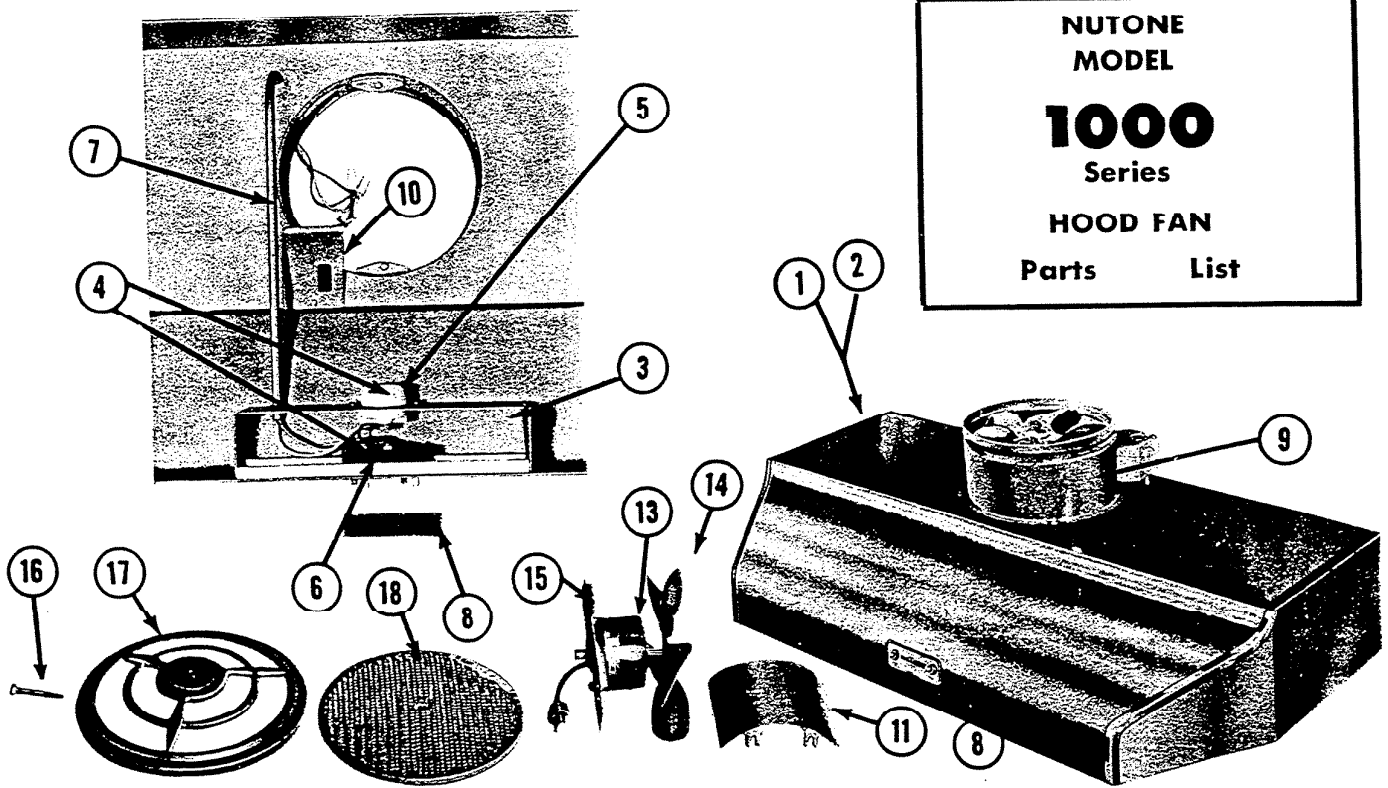

**NUTONE
MODEL
1000
Series
HOOD FAN
Parts List**

| Model 1000 | | Description 1000 SERIES HOOD FAN | |
|----------------------|----------|--|---|
| ILLUSTR. NO. | PART NO. | PART DESCRIPTION | NOTES |
| 1 | 1021 | Hood Complete (36") | <p>When ordering switch, specify red or white.</p> <p>Fan assembly includes motor mounting bracket, blade and grille.</p> |
| 2 | 1031 | Hood Complete (42") | |
| 3 | 14182 | Switch Box Complete | |
| 4 | 14128 | Socket and Switch Assembly | |
| 5 | 16065 | Socket | |
| 6 | 16259 | Switch | |
| 7 | 14274 | Wiring Tube | |
| 8 | 14130 | Name Plate | |
| 9 | 12680 | Fan Housing Assembly | |
| 10 | 10247 | Outlet Box Cover Assembly | |
| 11 | 11548 | Reflector | |
| 12 | 12679 | Fan Assembly Complete | |
| 13 | 12034 | Motor | |
| 14 | 11805 | Blade | |
| 15 | 11829 | Motor Mounting Bracket | |
| 16 | 11248 | Grille Screw | |
| 17 | 10729 | Grille | |
| 18 | 11775 | Filter | |